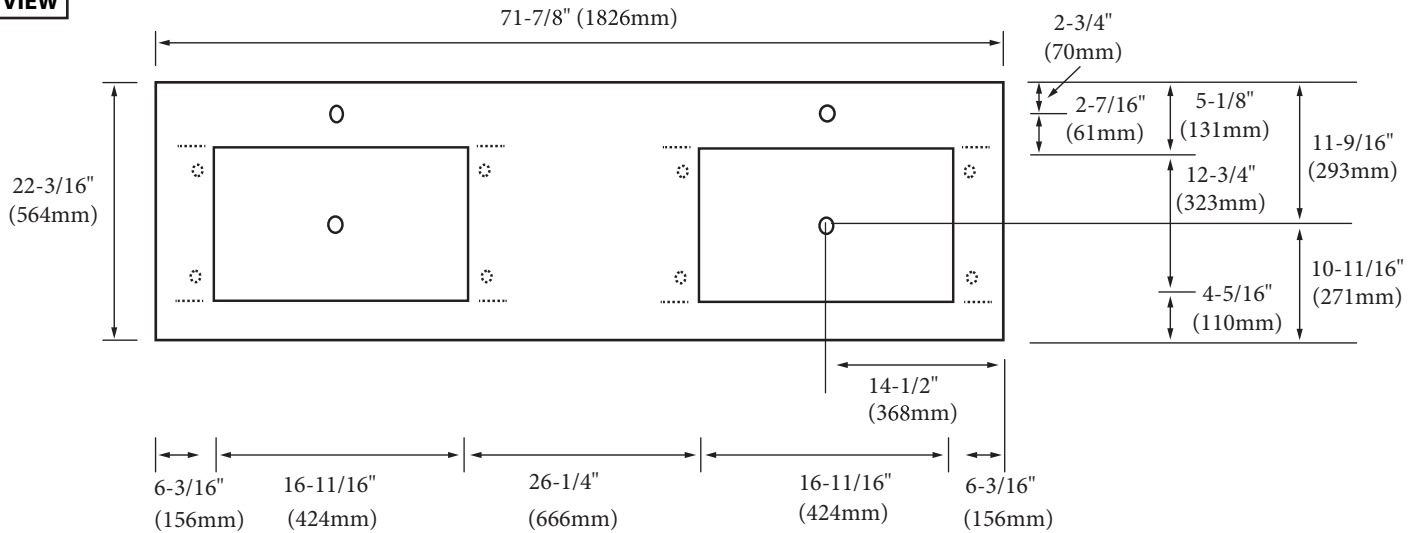

Quartzstone Countertop – 72" Double

Specification & Installation Guide

FEATURES

- Design: Quartzstone Countertop
- Material: Quartz composite.
- Dimension: 71-7/8" (1826 mm)L x 22-3/16" (564 mm)W x 3/4" (20 mm)H
- Basin cut-out for Madeli under mount sink CB-2015
- Faucet hole(s): Single or 8" widespread.
- 4"H backsplash is included
- Packaging Dimensions: 75" (1905 mm) x 25" (635 mm) x 4" (102 mm)
- Gross Weight: 106 lbs (48 kg)

TOP VIEW

UNDER SIDE VIEW (CLIP POSITIONS)

For clarification, please contact Madeli Customer Care at (800)-819-6988 or (305)-718-8817 Ext. 1

All dimensions are approximate and subject to standard tolerance. Specifications subject to change without prior notice.