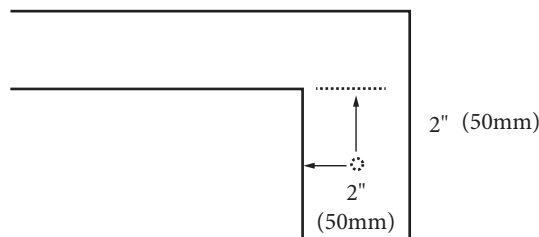

Quartzstone Countertop – 72" Double

Specification & Installation Guide

FEATURES

- Design: Quartzstone Countertop
- Material: Quartz composite.
- Dimension: 71-7/8" (1826 mm)L x 22-3/16" (564 mm)W x 3/4" (20 mm)H
- Basin cut-out for Madeli under mount sink CB-2015
- Faucet hole(s): Single or 8" widespread.
- 4"H backsplash is included
- Packaging Dimensions: 75" (1905 mm) x 25" (635 mm) x 4" (102 mm)
- Gross Weight: 106 lbs (48 kg)

TOP VIEW

UNDER SIDE VIEW (CLIP POSITIONS)

For clarification, please contact Madeli Customer Care at (800)-819-6988 or (305)-718-8817 Ext. 1

All dimensions are approximate and subject to standard tolerance. Specifications subject to change without prior notice.