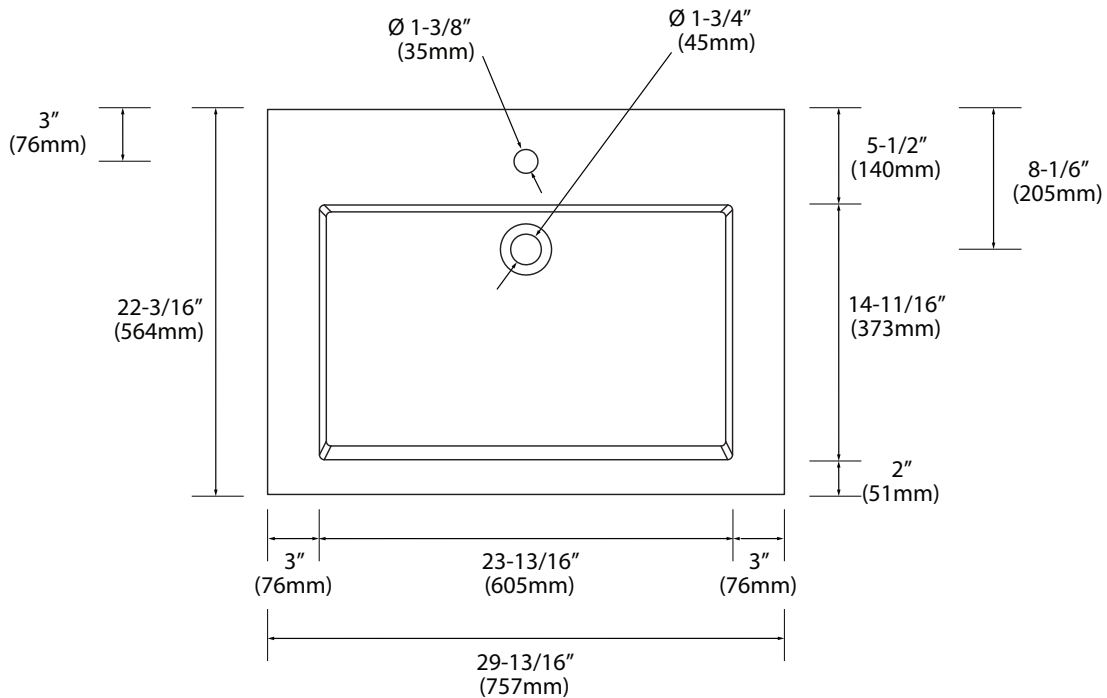

X-Stone Trough Sink - 30"

Specification & Installation Guide

Features

- X-Stone Trough sink 30"
- Size: 29-13/16"(757mm)L x 22-3/16"(564mm)W x 4-1/2"(115mm)H
- Material: Solid Surface
- With overflow
- 4"H backsplash & sidesplash: Optional
- Single faucet: XTU2245-30-110-WH (shown)
- 8" widespread: XTU2245-30-130-WH
- No faucet hole: XTU2245-30-100-WH
- Packaging Dimensions: 33" x 25" x 7-1/2"
- Gross Weight: 49 lbs. / 22 kgs.

Finish

- Glossy White

Compliance: CSA B45.5-11/IAPMO Z124-11

For clarification, please contact Madeli Customer Care at (800)-819-6988 or (305)-718-8817 Ext. 1 or service@madeli.com
All dimensions are approximate and subject to standard tolerance. Specifications subject to change without prior notice.