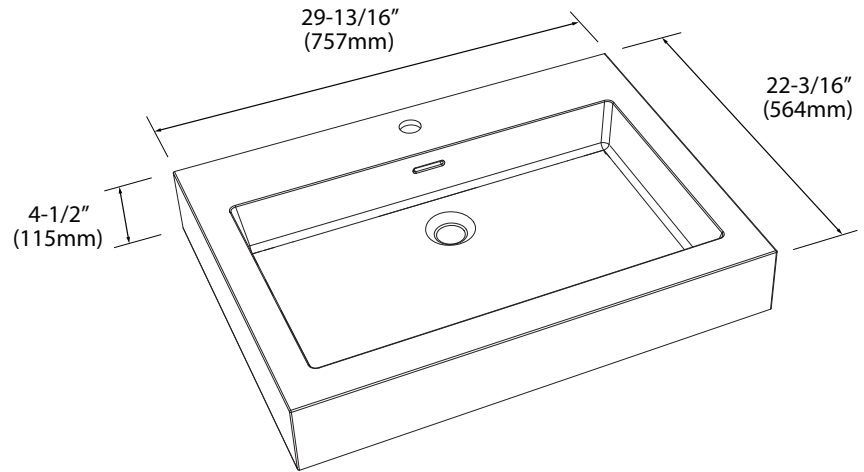

X-Stone Trough Sink - 30"

Specification & Installation Guide

Features

- X-Stone Trough sink 30"
- Size: 29-13/16"(757mm)L x 22-3/16"(564mm)W x 4-1/2"(115mm)H
- Material: Solid Surface
- With overflow
- 4"H backsplash & sidesplash: Optional
- Single faucet: XTU2245-30-110-WH (shown)
- 8" widespread: XTU2245-30-130-WH
- No faucet hole: XTU2245-30-100-WH
- Packaging Dimensions: 33" x 25" x 7-1/2"
- Gross Weight: 49 lbs. / 22 kgs.

Finish

- Glossy White

Compliance: CSA B45.5-11/IAPMO Z124-11

For clarification, please contact Madeli Customer Care at (800)-819-6988 or (305)-718-8817 Ext. 1 or service@madeli.com
All dimensions are approximate and subject to standard tolerance. Specifications subject to change without prior notice.