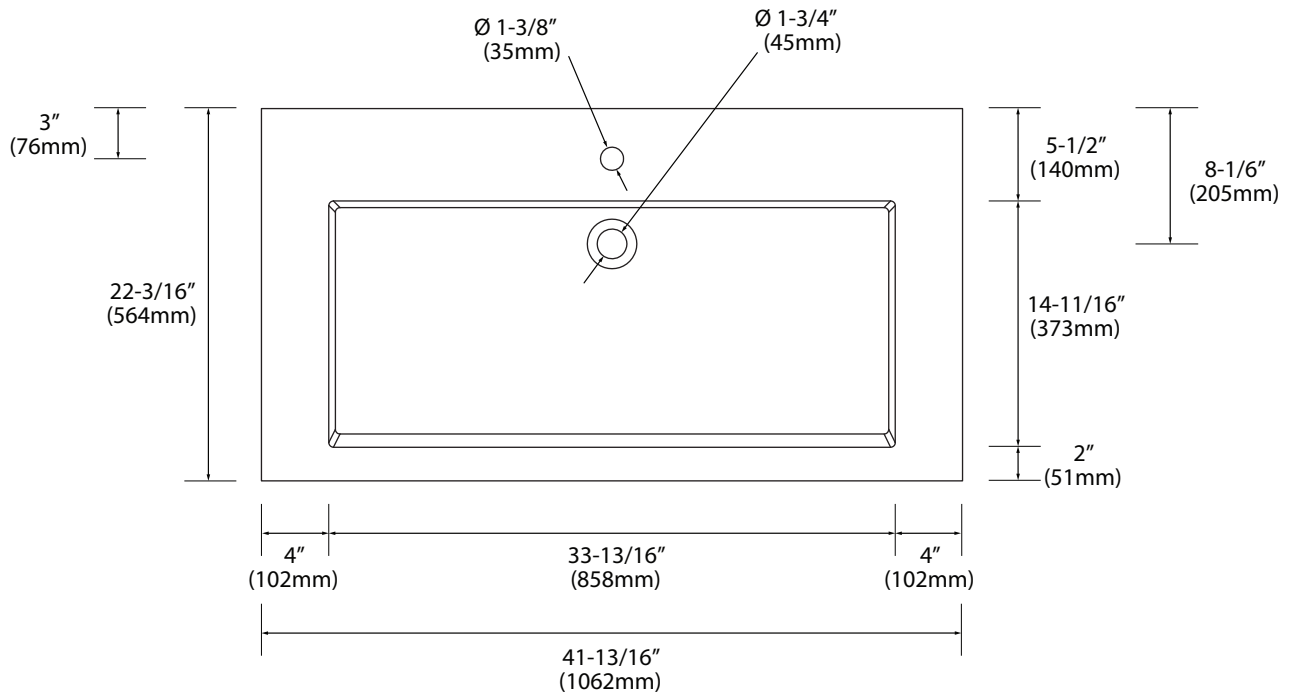

X-Stone Trough Sink - 42"

Specification & Installation Guide

Features

- X-Stone Trough sink 42"
- Size: 41-13/16"(1062mm)L x 22-3/16"(564mm)W x 4-1/2"(115mm)H
- Material: Solid Surface
- With overflow
- 4"H backsplash & sidesplash: Optional
- Single faucet: XTU2245-42-110-WH (shown)
- 8" widespread: XTU2245-42-130-WH
- No faucet hole: XTU2245-42-100-WH
- Packaging Dimensions: 45" x 25" x 7-1/2"
- Gross Weight: 64 lbs. / 29 kgs.

Finish

- Glossy White

Compliance: CSA B45.5-11/IAPMO Z124-11

For clarification, please contact Madeli Customer Care at (800)-819-6988 or (305)-718-8817 Ext. 1 or service@madeli.com
All dimensions are approximate and subject to standard tolerance. Specifications subject to change without prior notice.