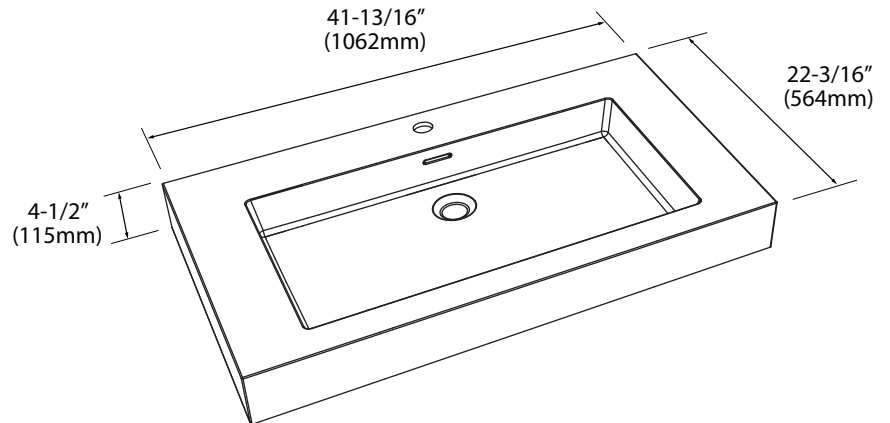

X-Stone Trough Sink - 42"

Specification & Installation Guide

Features

- X-Stone Trough sink 42"
- Size: 41-13/16"(1062mm)L x 22-3/16"(564mm)W x 4-1/2"(115mm)H
- Material: Solid Surface
- With overflow
- 4"H backsplash & sidesplash: Optional
- Single faucet: XTU2245-42-110-WH (shown)
- 8" widespread: XTU2245-42-130-WH
- No faucet hole: XTU2245-42-100-WH
- Packaging Dimensions: 45" x 25" x 7-1/2"
- Gross Weight: 64 lbs. / 29 kgs.

Finish

- Glossy White

Compliance: CSA B45.5-11/IAPMO Z124-11

For clarification, please contact Madeli Customer Care at (800)-819-6988 or (305)-718-8817 Ext. 1 or service@madeli.com
All dimensions are approximate and subject to standard tolerance. Specifications subject to change without prior notice.