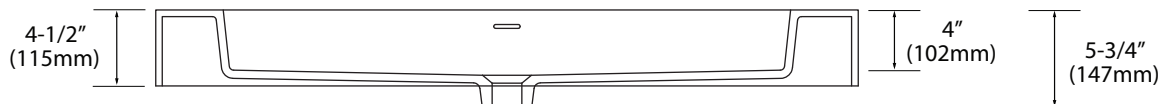

X-Stone Trough Sink - 42"

Specification & Installation Guide

Features

- X-Stone Trough sink 42"
- Size: 41-13/16"(1062mm)L x 22-3/16"(564mm)W x 4-1/2"(115mm)H
- Material: Solid Surface
- With overflow
- 4"H backsplash & sidesplash: Optional
- Single faucet: XTU2245-42-110-WH (shown)
- 8" widespread: XTU2245-42-130-WH
- No faucet hole: XTU2245-42-100-WH
- Packaging Dimensions: 45" x 25" x 7-1/2"
- Gross Weight: 64 lbs. / 29 kgs.

Finish

- Glossy White

Compliance: CSA B45.5-11/IAPMO Z124-11

For clarification, please contact Madeli Customer Care at (800)-819-6988 or (305)-718-8817 Ext. 1 or service@madeli.com
All dimensions are approximate and subject to standard tolerance. Specifications subject to change without prior notice.