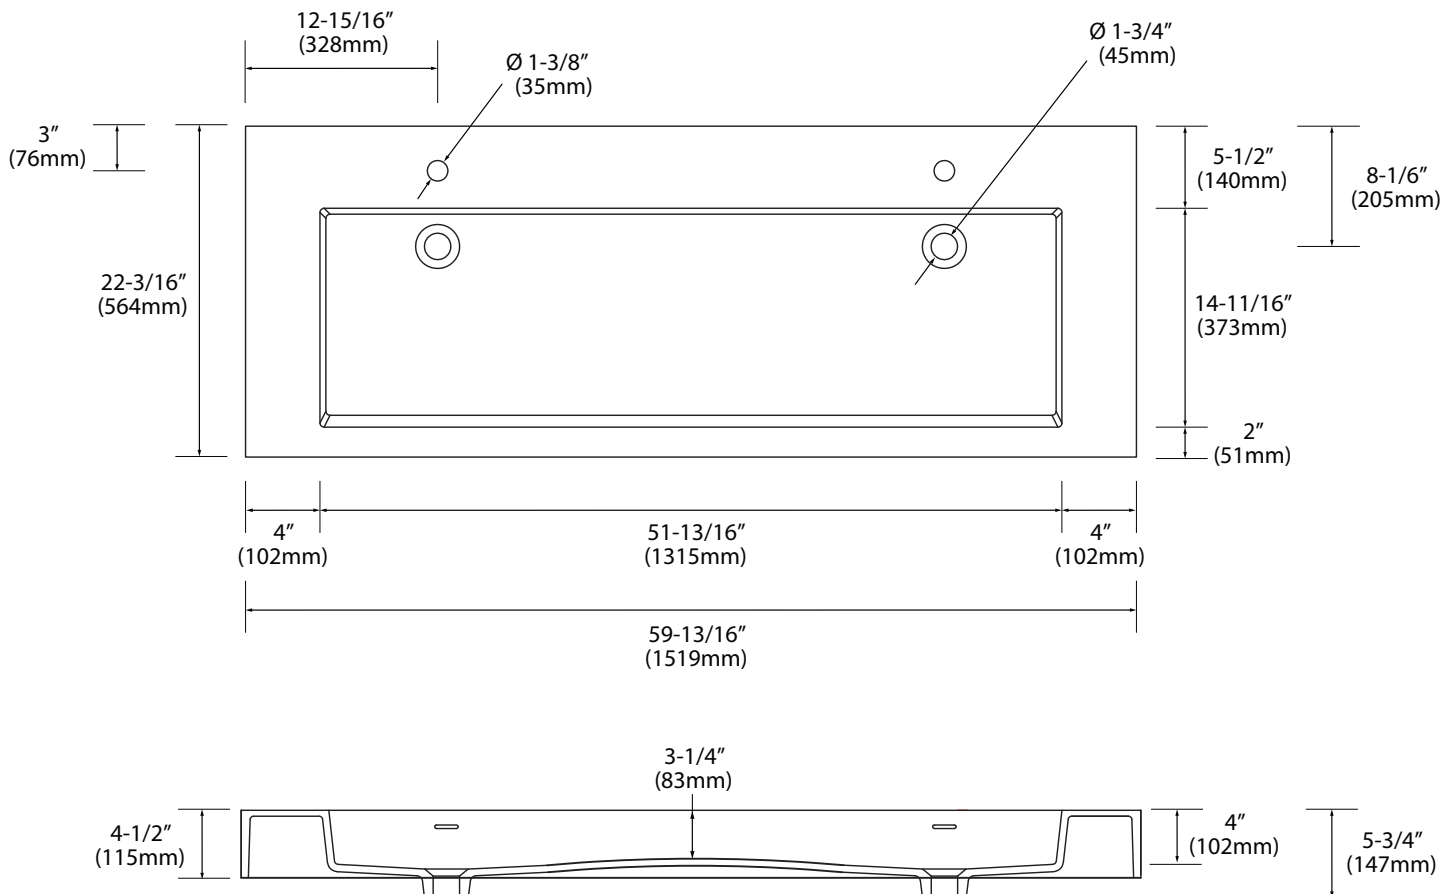

X-Stone Trough Sink - 60" Double Bowl

Specification & Installation Guide

Features

- X-Stone Trough sink 60" double bowl
- Size: 59-13/16"(1519mm)L x 22-3/16"(564mm)W x 4-1/2"(115mm)H
- Material: Solid Surface
- With overflow
- 4"H backsplash & sidesplash: Optional
- Single faucet: XTU2245-60-210-WH (shown)
- 8" widespread: XTU2245-60-230-WH
- No faucet hole: XTU2245-60-200-WH
- Packaging Dimensions: 63" x 25" x 7-1/2"
- Gross Weight: 89 lbs. / 41 kgs.

Finish

- Glossy White

Compliance: CSA B45.5-11/IAPMO Z124-11

For clarification, please contact Madeli Customer Care at (800)-819-6988 or (305)-718-8817 Ext. 1 or service@madeli.com

All dimensions are approximate and subject to standard tolerance. Specifications subject to change without prior notice.