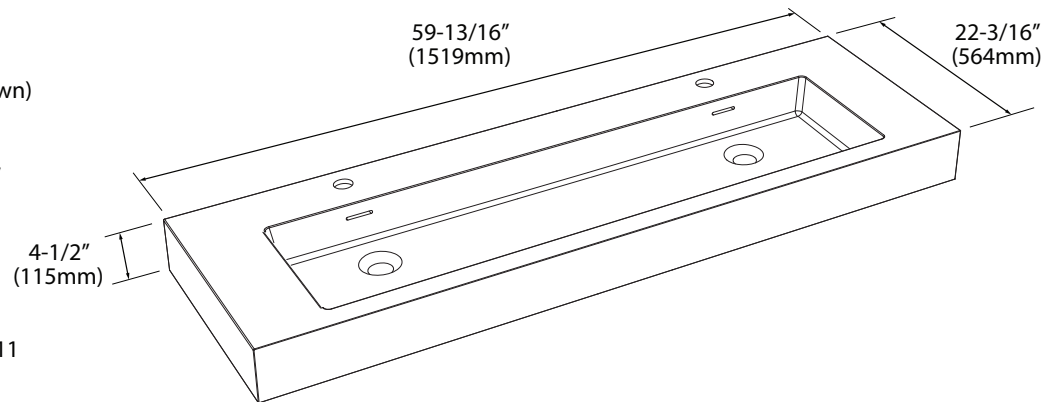

X-Stone Trough Sink - 60" Double Bowl

Specification & Installation Guide

Features

- X-Stone Trough sink 60" double bowl
- Size: 59-13/16"(1519mm)L x 22-3/16"(564mm)W x 4-1/2"(115mm)H
- Material: Solid Surface
- With overflow
- 4"H backsplash & sidesplash: Optional
- Single faucet: XTU2245-60-210-WH (shown)
- 8" widespread: XTU2245-60-230-WH
- No faucet hole: XTU2245-60-200-WH
- Packaging Dimensions: 63" x 25" x 7-1/2"
- Gross Weight: 89 lbs. / 41 kgs.

Finish

- Glossy White

Compliance: CSA B45.5-11/IAPMO Z124-11

For clarification, please contact Madeli Customer Care at (800)-819-6988 or (305)-718-8817 Ext. 1 or service@madeli.com

All dimensions are approximate and subject to standard tolerance. Specifications subject to change without prior notice.