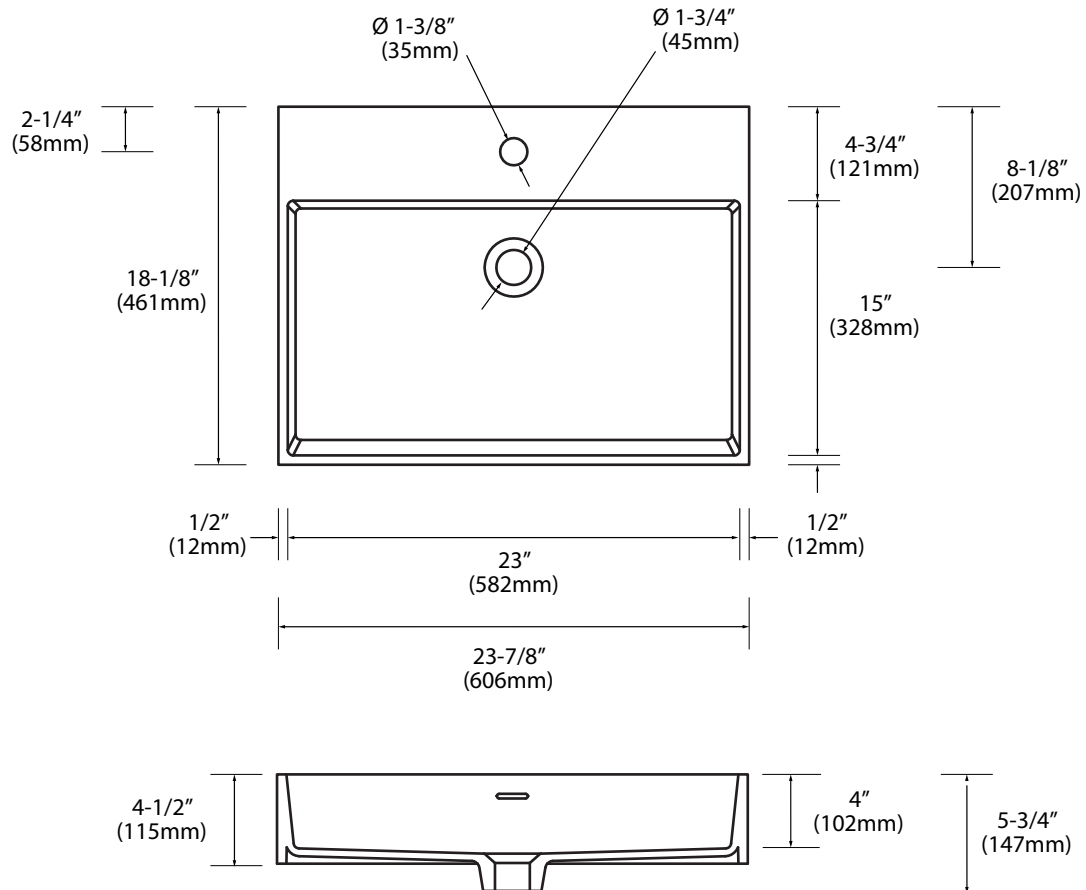

X-Stone Trough Sink - 24"

Specification & Installation Guide

Features

- X-Stone Trough sink 24"
- Size: 23-7/8"(606mm)L x 18-1/8"(461mm)W x 4-1/2"(115mm)H
- Material: Solid Surface
- With overflow
- 4"H backsplash & sidesplash: Optional
- Single faucet: XTU1845-24-110-WH **(As shown)**
- 8" widespread: XTU1845-24-130-WH
- No faucet hole: XTU1845-24-100-WH
- Packaging Dimensions: 27"x 21" x 7-1/2"
- Gross Weight: 37 lbs. / 17 kgs.

Finish

- Glossy White

Compliance: CSA B45.5-11/IAPMO Z124-11

For clarification, please contact Madeli Customer Care at (800)-819-6988 or (305)-718-8817 Ext. 1 or service@madeli.com

All dimensions are approximate and subject to standard tolerance. Specifications subject to change without prior notice.