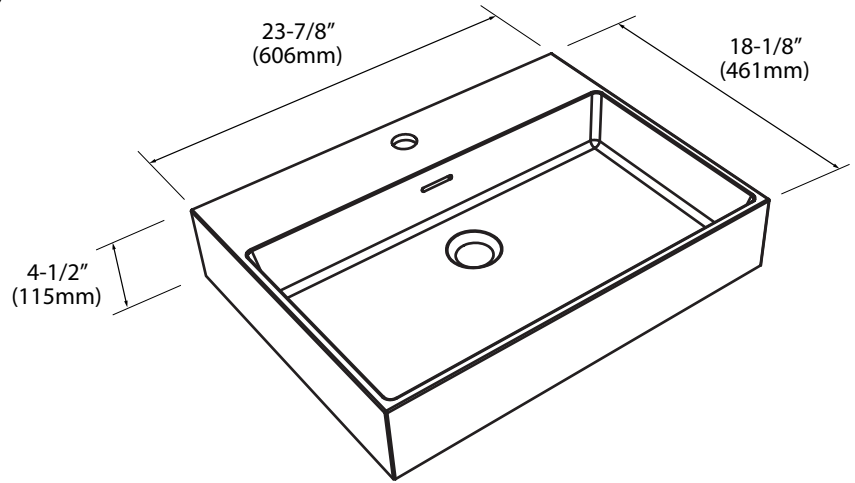

X-Stone Trough Sink - 24"

Specification & Installation Guide

Features

- X-Stone Trough sink 24"
- Size: 23-7/8"(606mm)L x 18-1/8"(461mm)W x 4-1/2"(115mm)H
- Material: Solid Surface
- With overflow
- 4"H backsplash & sidesplash: Optional
- Single faucet: XTU1845-24-110-WH **(As shown)**
- 8" widespread: XTU1845-24-130-WH
- No faucet hole: XTU1845-24-100-WH
- Packaging Dimensions: 27"x 21" x 7-1/2"
- Gross Weight: 37 lbs. / 17 kgs.

Finish

- Glossy White

Compliance: CSA B45.5-11/IAPMO Z124-11

For clarification, please contact Madeli Customer Care at (800)-819-6988 or (305)-718-8817 Ext. 1 or service@madeli.com

All dimensions are approximate and subject to standard tolerance. Specifications subject to change without prior notice.