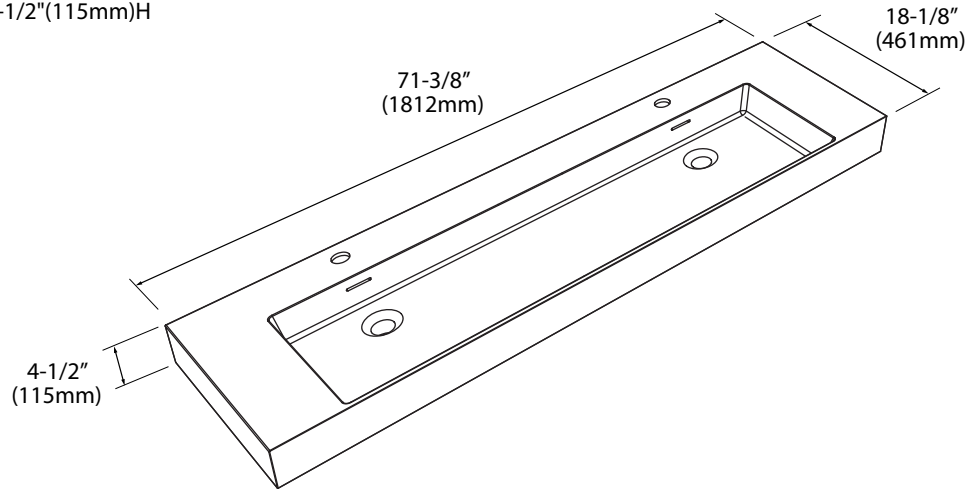

X-Stone Trough Sink - 72" Double Bowl

Specification & Installation Guide

Features

- X-Stone Trough sink 72" double bowl
- Size: 71-3/8"(1812mm)L x 18-1/8"(461mm)W x 4-1/2"(115mm)H
- Material: Solid Surface
- With overflow
- 4"H backsplash & sidesplash: Optional
- Single faucet: XTU1845-72-210-WH **(As shown)**
- 8" widespread: XTU1845-72-230-WH
- No faucet hole: XTU1845-72-200-WH
- Packaging Dimensions: 75"x 21" x 7-1/2"
- Gross Weight: 99 lbs. / 45 kgs.

Finish

- Glossy White

Compliance: CSA B45.5-11/IAPMO Z124-11

For clarification, please contact Madeli Customer Care at (800)-819-6988 or (305)-718-8817 Ext. 1 or service@madeli.com

All dimensions are approximate and subject to standard tolerance. Specifications subject to change without prior notice.