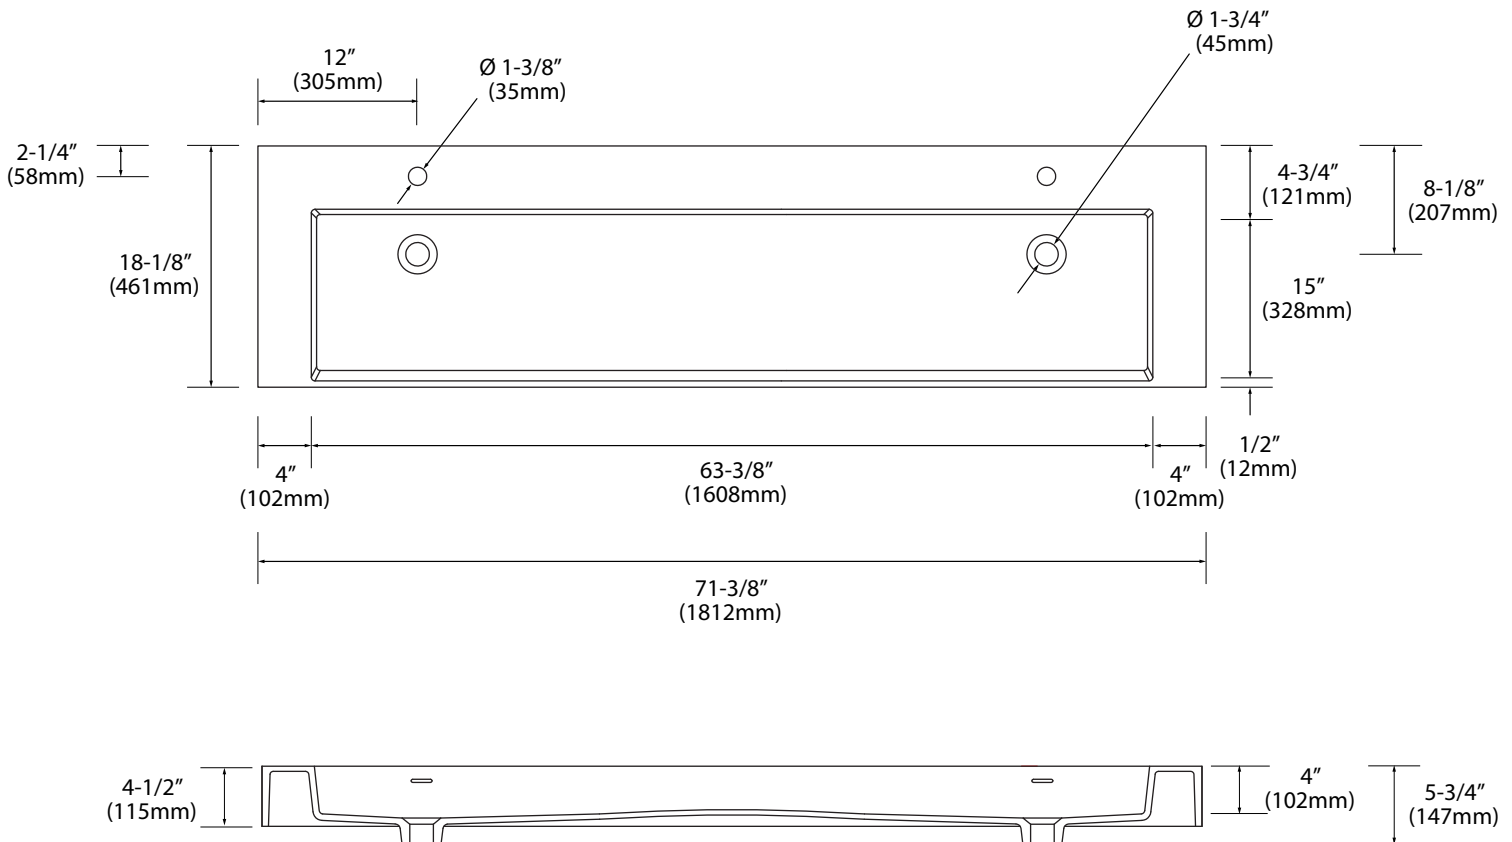

X-Stone Trough Sink - 72" Double Bowl

Specification & Installation Guide

Features

- X-Stone Trough sink 72" double bowl
- Size: 71-3/8"(1812mm)L x 18-1/8"(461mm)W x 4-1/2"(115mm)H
- Material: Solid Surface
- With overflow
- 4"H backsplash & sidesplash: Optional
- Single faucet: XTU1845-72-210-WH **(As shown)**
- 8" widespread: XTU1845-72-230-WH
- No faucet hole: XTU1845-72-200-WH
- Packaging Dimensions: 75"x 21" x 7-1/2"
- Gross Weight: 99 lbs. / 45 kgs.

Finish

- Glossy White

Compliance: CSA B45.5-11/IAPMO Z124-11

For clarification, please contact Madeli Customer Care at (800)-819-6988 or (305)-718-8817 Ext. 1 or service@madeli.com

All dimensions are approximate and subject to standard tolerance. Specifications subject to change without prior notice.