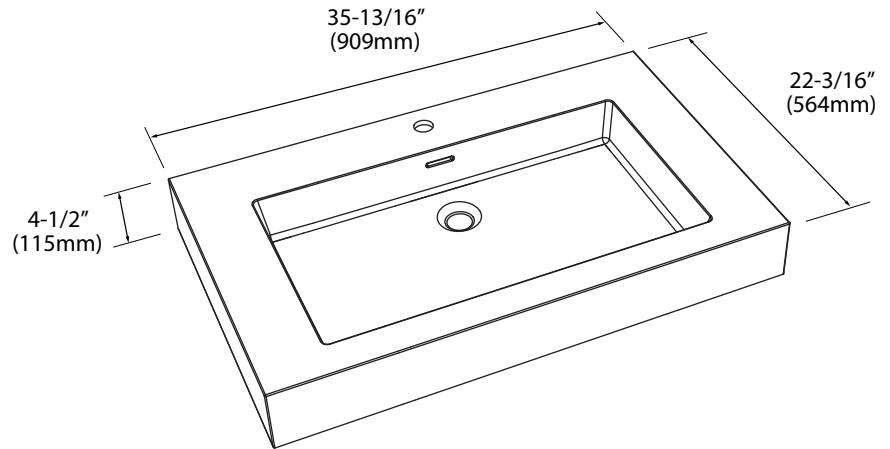

Model Number

XTU2245-36-100-WH (No Hole)

XTU2245-36-110-WH (Shown)

XTU2245-36-130-WH (8" OC)

X-Stone Trough Sink - 36"

Specification & Installation Guide

Features

- X-Stone Trough sink 36"
- Size: 35-13/16"(909mm)L x 22-3/16"(564mm)W x 4-1/2"(115mm)H
- Material: Solid Surface
- With overflow
- 4"H backsplash & sidesplash: Optional
- Single faucet: XTU2245-36-110-WH (**As shown**)
- 8" widespread: XTU2245-36-130-WH
- No faucet hole: XTU2245-36-100-WH
- Packaging Dimensions: 39" x 25" x 7-1/2"
- Gross Weight: 56 lbs. / 26 kgs.

Finish

- Glossy White

Compliance: CSA B45.5-11/IAPMO Z124-11

For clarification, please contact Madeli Customer Care at (800)-819-6988 or (305)-718-8817 Ext. 1 or service@madeli.com

All dimensions are approximate and subject to standard tolerance. Specifications subject to change without prior notice.