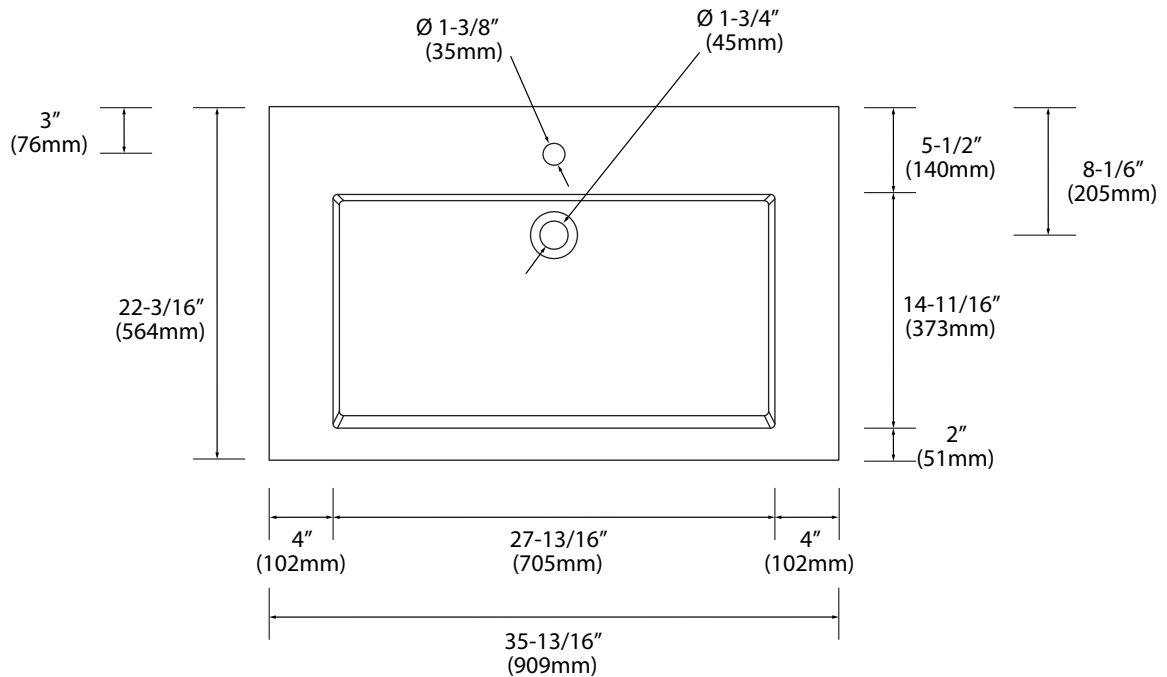

Model Number

XTU2245-36-100-WH (No Hole)

XTU2245-36-110-WH (Shown)

XTU2245-36-130-WH (8" OC)

X-Stone Trough Sink - 36"

Specification & Installation Guide

Features

- X-Stone Trough sink 36"
- Size: 35-13/16"(909mm)L x 22-3/16"(564mm)W x 4-1/2"(115mm)H
- Material: Solid Surface
- With overflow
- 4"H backsplash & sidesplash: Optional
- Single faucet: XTU2245-36-110-WH (**As shown**)
- 8" widespread: XTU2245-36-130-WH
- No faucet hole: XTU2245-36-100-WH
- Packaging Dimensions: 39" x 25" x 7-1/2"
- Gross Weight: 56 lbs. / 26 kgs.

Finish

- Glossy White

Compliance: CSA B45.5-11/IAPMO Z124-11

For clarification, please contact Madeli Customer Care at (800)-819-6988 or (305)-718-8817 Ext. 1 or service@madeli.com

All dimensions are approximate and subject to standard tolerance. Specifications subject to change without prior notice.