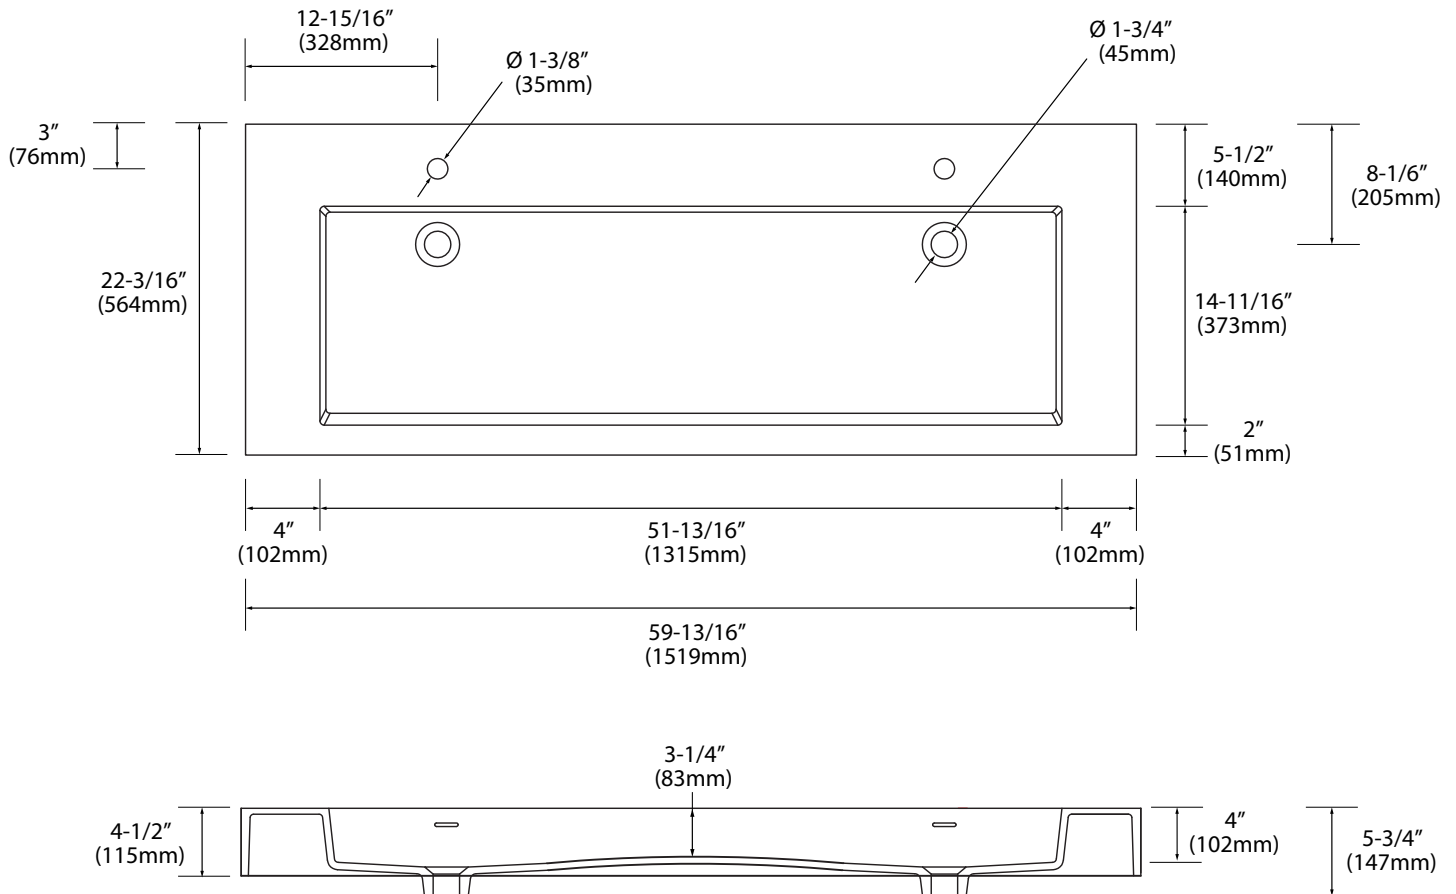

Model Number

XTU2245-60-200-WH (No Hole)

XTU2245-60-210-WH (Shown)

XTU2245-60-230-WH (8" OC)

X-Stone Trough Sink - 60" Double Bowl

Specification & Installation Guide

Features

- X-Stone Trough sink 60" double bowl
- Size: 59-13/16"(1519mm)L x 22-3/16"(564mm)W x 4-1/2"(115mm)H
- Material: Solid Surface
- With overflow
- 4"H backsplash & sidesplash: Optional
- Single faucet: XTU2245-60-210-WH **(As shown)**
- 8" widespread: XTU2245-60-230-WH
- No faucet hole: XTU2245-60-200-WH
- Packaging Dimensions: 63" x 25" x 7-1/2"
- Gross Weight: 89 lbs. / 41 kgs.

Finish

- Glossy White

Compliance: CSA B45.5-11/IAPMO Z124-11

For clarification, please contact Madeli Customer Care at (800)-819-6988 or (305)-718-8817 Ext. 1 or service@madeli.com

All dimensions are approximate and subject to standard tolerance. Specifications subject to change without prior notice.