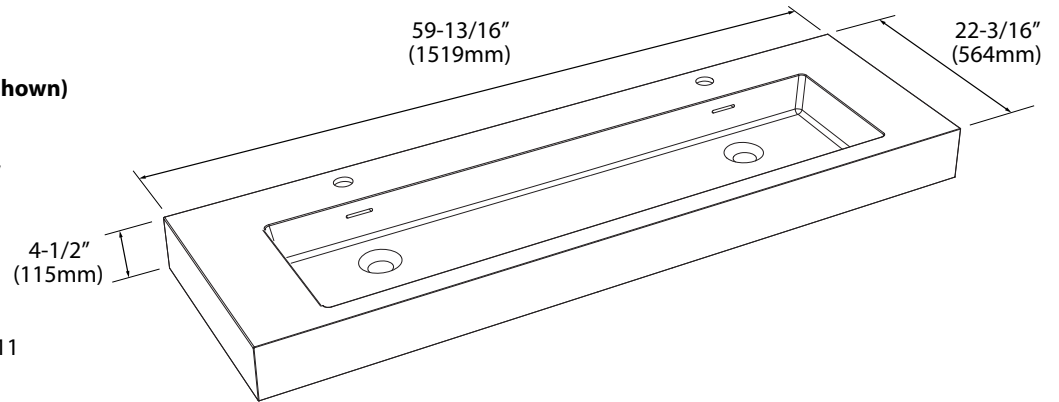

Model Number

XTU2245-60-200-WH (No Hole)

XTU2245-60-210-WH (Shown)

XTU2245-60-230-WH (8" OC)

X-Stone Trough Sink - 60" Double Bowl

Specification & Installation Guide

Features

- X-Stone Trough sink 60" double bowl
- Size: 59-13/16"(1519mm)L x 22-3/16"(564mm)W x 4-1/2"(115mm)H
- Material: Solid Surface
- With overflow
- 4"H backsplash & sidesplash: Optional
- Single faucet: XTU2245-60-210-WH **(As shown)**
- 8" widespread: XTU2245-60-230-WH
- No faucet hole: XTU2245-60-200-WH
- Packaging Dimensions: 63" x 25" x 7-1/2"
- Gross Weight: 89 lbs. / 41 kgs.

Finish

- Glossy White

Compliance: CSA B45.5-11/IAPMO Z124-11

For clarification, please contact Madeli Customer Care at (800)-819-6988 or (305)-718-8817 Ext. 1 or service@madeli.com

All dimensions are approximate and subject to standard tolerance. Specifications subject to change without prior notice.