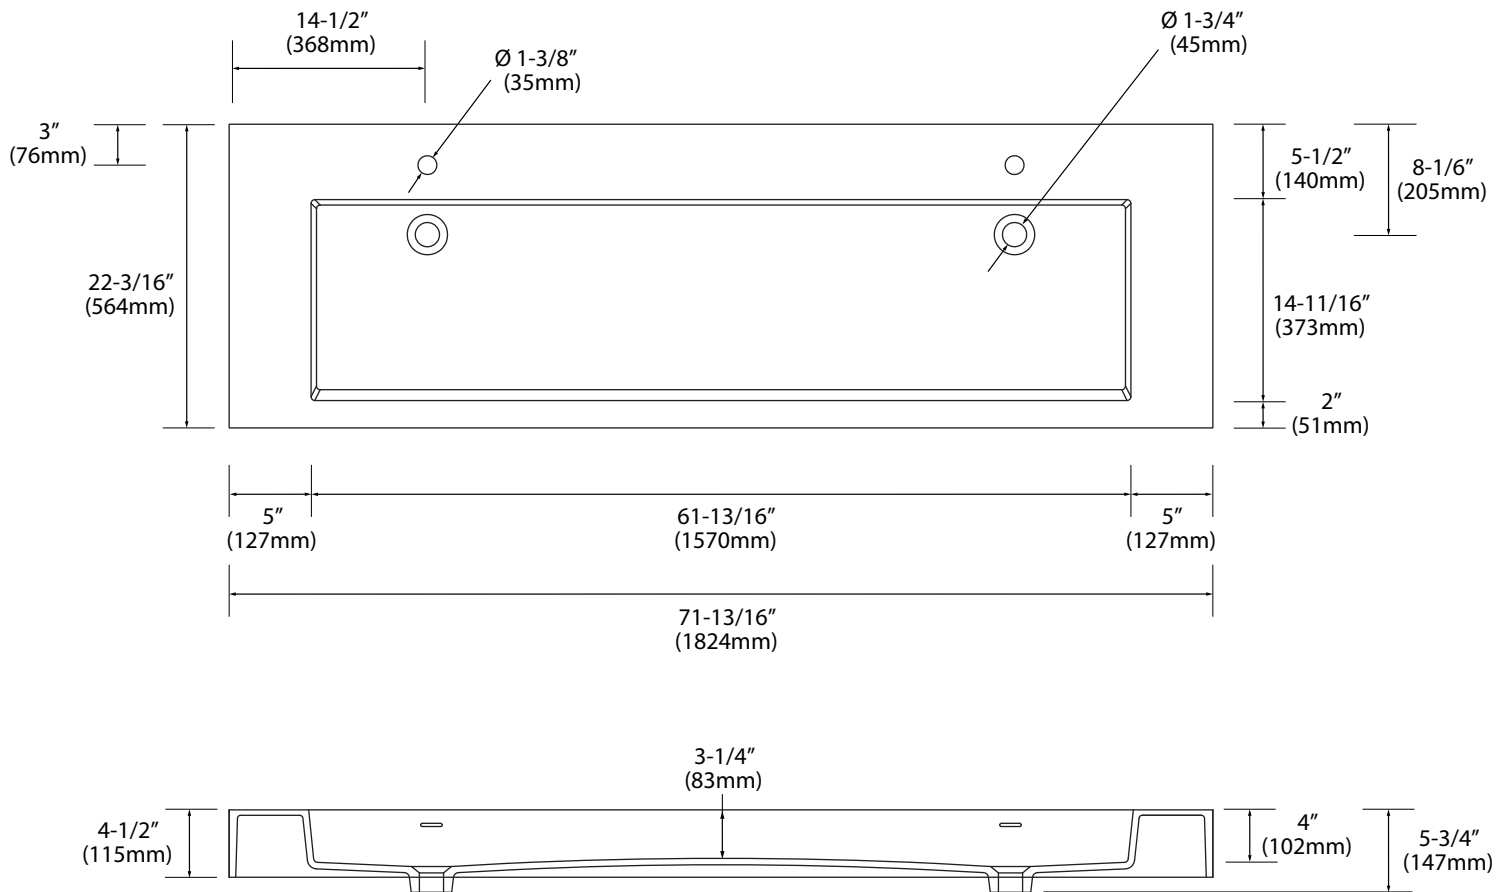

Model Number

XTU2245-72-200-WH (No Hole)

XTU2245-72-210-WH (Shown)

XTU2245-72-230-WH (8" OC)

X-Stone Trough Sink - 72" Double Bowl

Specification & Installation Guide

Features

- X-Stone Trough sink 72" double bowl
- Size: 71-13/16"(1824mm)L x 22-3/16"(564mm)W x 4-1/2"(115mm)H
- Material: Solid Surface
- With overflow
- 4"H backsplash & sidesplash: Optional
- Single faucet: XTU2245-72-210-WH **(As shown)**
- 8" widespread: XTU2245-72-230-WH
- No faucet hole: XTU2245-72-200-WH
- Packaging Dimensions: 75" x 25" x 7-1/2"
- Gross Weight: 106 lbs / 48 kgs.

Finish

- Glossy White

Compliance: CSA B45.5-11/IAPMO Z124-11

For clarification, please contact Madeli Customer Care at (800)-819-6988 or (305)-718-8817 Ext. 1 or service@madeli.com

All dimensions are approximate and subject to standard tolerance. Specifications subject to change without prior notice.