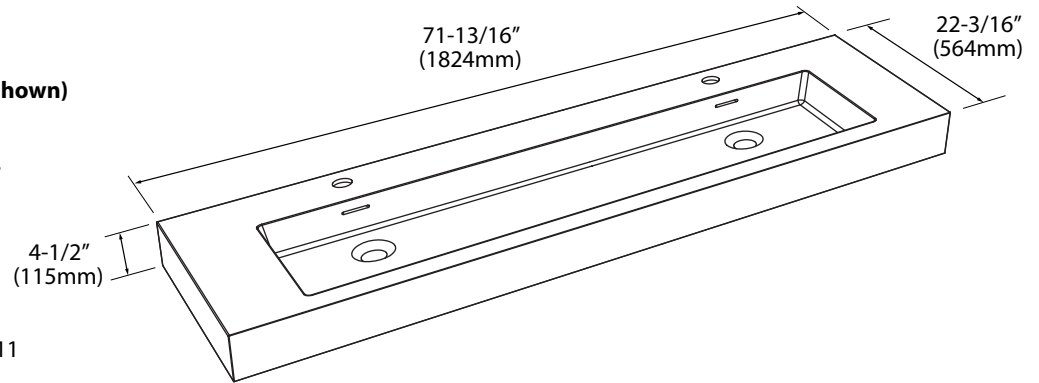

Model Number

XTU2245-72-200-WH (No Hole)

XTU2245-72-210-WH (Shown)

XTU2245-72-230-WH (8" OC)

X-Stone Trough Sink - 72" Double Bowl

Specification & Installation Guide

Features

- X-Stone Trough sink 72" double bowl
- Size: 71-13/16"(1824mm)L x 22-3/16"(564mm)W x 4-1/2"(115mm)H
- Material: Solid Surface
- With overflow
- 4"H backsplash & sidesplash: Optional
- Single faucet: XTU2245-72-210-WH **(As shown)**
- 8" widespread: XTU2245-72-230-WH
- No faucet hole: XTU2245-72-200-WH
- Packaging Dimensions: 75" x 25" x 7-1/2"
- Gross Weight: 106 lbs / 48 kgs.

Finish

- Glossy White

Compliance: CSA B45.5-11/IAPMO Z124-11

For clarification, please contact Madeli Customer Care at (800)-819-6988 or (305)-718-8817 Ext. 1 or service@madeli.com

All dimensions are approximate and subject to standard tolerance. Specifications subject to change without prior notice.