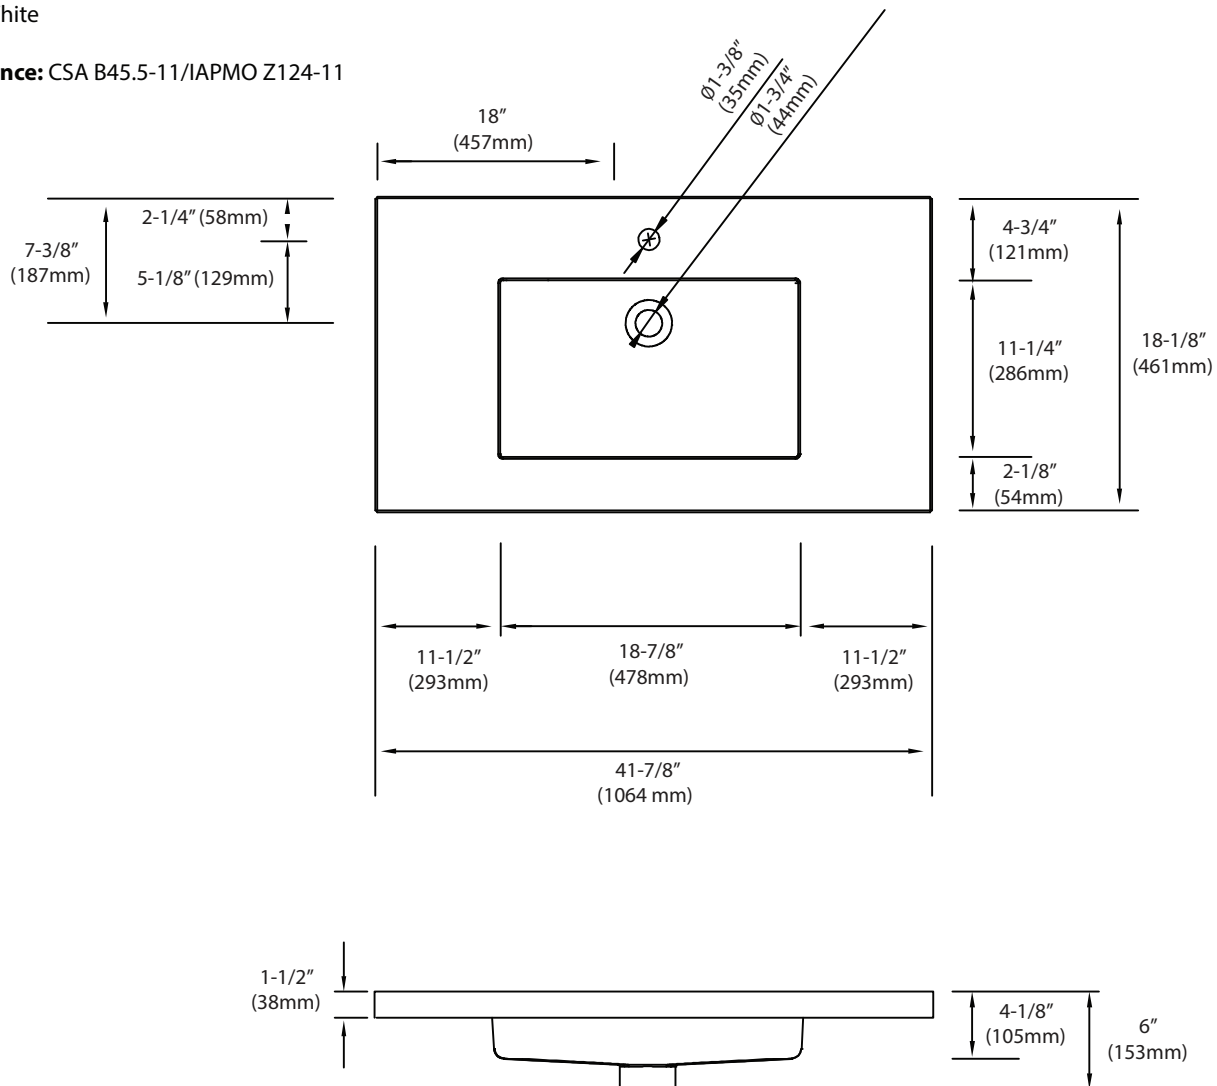

X-Stone Top/Basin - 42" Single Bowl

Specification & Installation Guide

Features

- X-Stone countertop and basin
- Size: 41-7/8" (1064mm) L x 18-1/8" (461mm) W x 1-1/2" (38mm) H
- Material: Solid Surface
- Overflow: Yes
- 4"H Backsplash & sidesplash: Optional
- Single faucet: XTU1815-42-110-WH (as shown)
- 8" widespread: XTU1815-42-130-WH
- No faucet hole: XTU1815-42-100-WH
- Packaging Dimensions: 45" x 21" x 8-1/2"
- Gross Weight: 47 lbs. / 22 kgs.

Finishes

Glossy White

Compliance: CSA B45.5-11/IAPMO Z124-11

For clarification, please contact Madeli Customer Care at (800)-819-6988 or (305)-718-8817 Ext. 1

All dimensions are approximate and subject to standard tolerance. Specifications subject to change without prior notice.