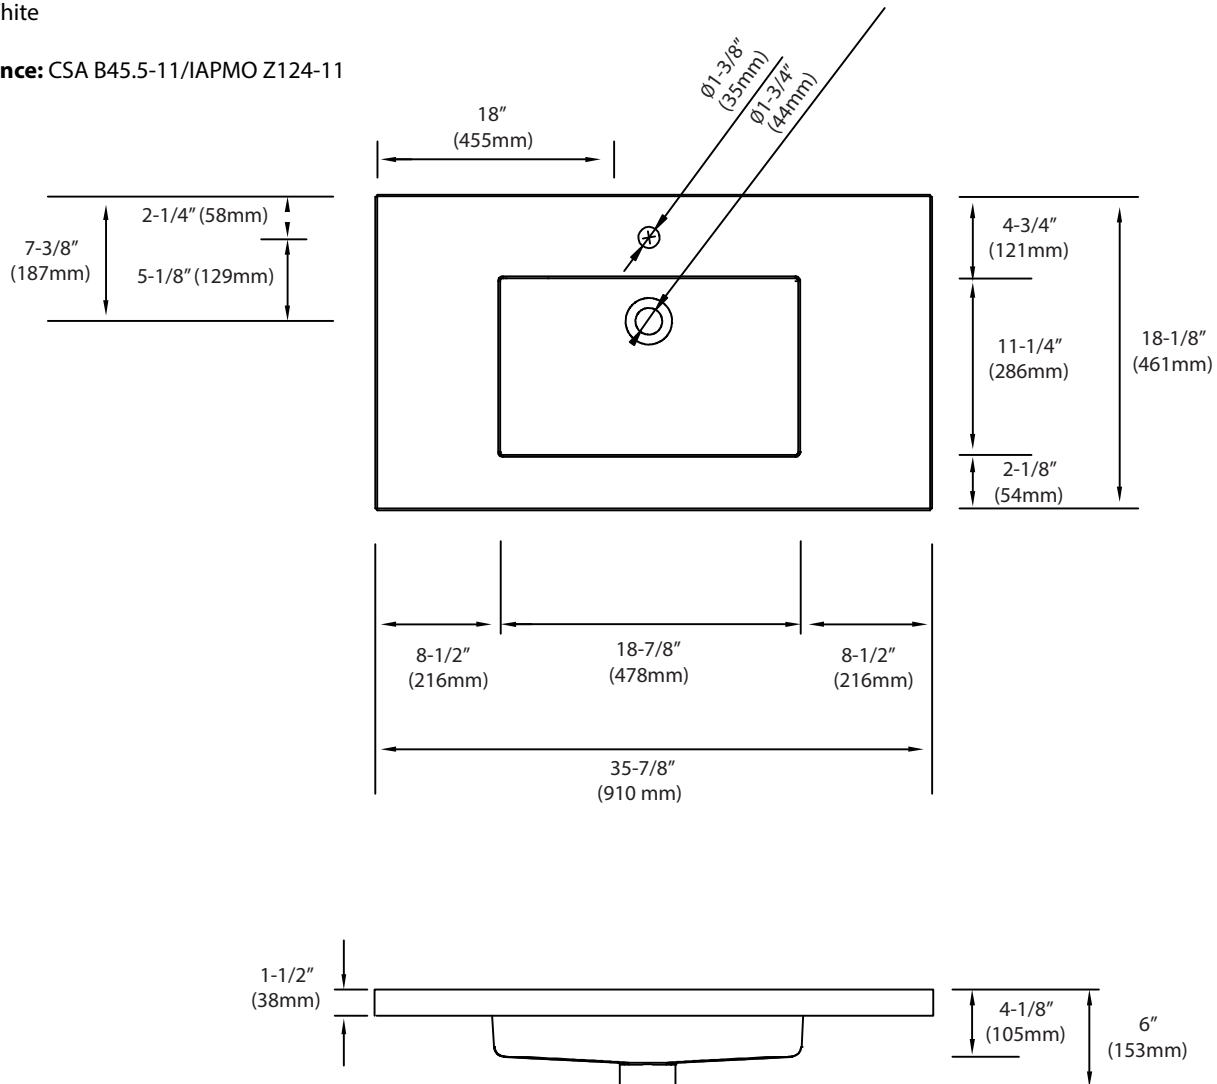

X-Stone Top/Basin - 36"

Specification & Installation Guide

Features

- X-Stone countertop and basin
- Size: 35-7/8"(910mm)L x 18-1/8"(461mm)W x 1-1/2"(38mm)H
- Material: Solid Surface
- Overflow: Yes
- 4"H backsplash & sidesplash: Optional
- Single faucet: XTU1815-36-110-WH **(As shown)**
- 8" widespread: XTU1815-36-130-WH
- No faucet hole: XTU1815-36-100-WH
- Packaging Dimensions: 39-1/4"x 21-1/8" x 8-1/2"
- Gross Weight: 42 lbs. / 19 kgs.

Finishes

Glossy White

Compliance: CSA B45.5-11/IAPMO Z124-11

For clarification, please contact Madeli Customer Care at (800)-819-6988 or (305)-718-8817 Ext. 1

All dimensions are approximate and subject to standard tolerance. Specifications subject to change without prior notice.