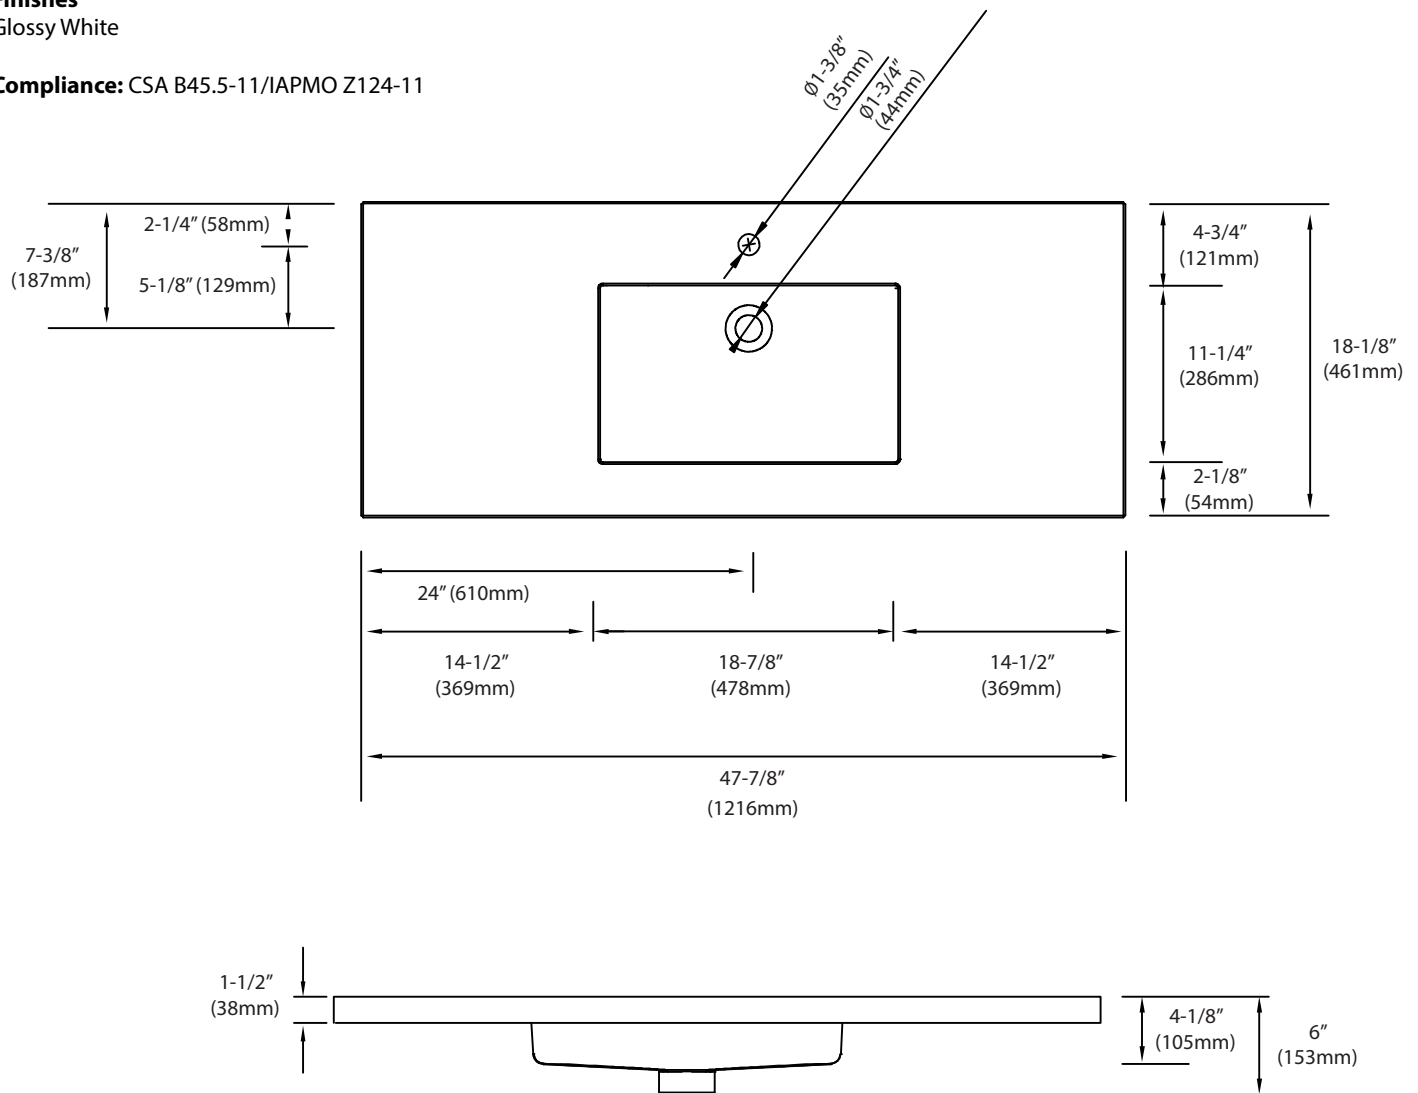

X-Stone Top/Basin - 48" Single Bowl

Specification & Installation Guide

Features

- X-Stone countertop and basin
- Size: 47-7/8"(1216mm)L x 18-1/8"(461mm)W x 1-1/2"(38mm)H
- Material: Solid Surface
- Overflow: Yes
- 4"H Backsplash & sidesplash: Optional
- Single faucet: XTU1815-48-110-WH (**As shown**)
- 8" widespread: XTU1815-48-130-WH
- No faucet hole: XTU1815-48-100-WH
- Packaging Dimensions: 51"x 21-1/8" x 8-1/2"
- Gross Weight: 54 lbs. / 25 kgs.

Finishes

Glossy White

Compliance: CSA B45.5-11/IAPMO Z124-11

For clarification, please contact Madeli Customer Care at (800)-819-6988 or (305)-718-8817 Ext. 1

All dimensions are approximate and subject to standard tolerance. Specifications subject to change without prior notice.