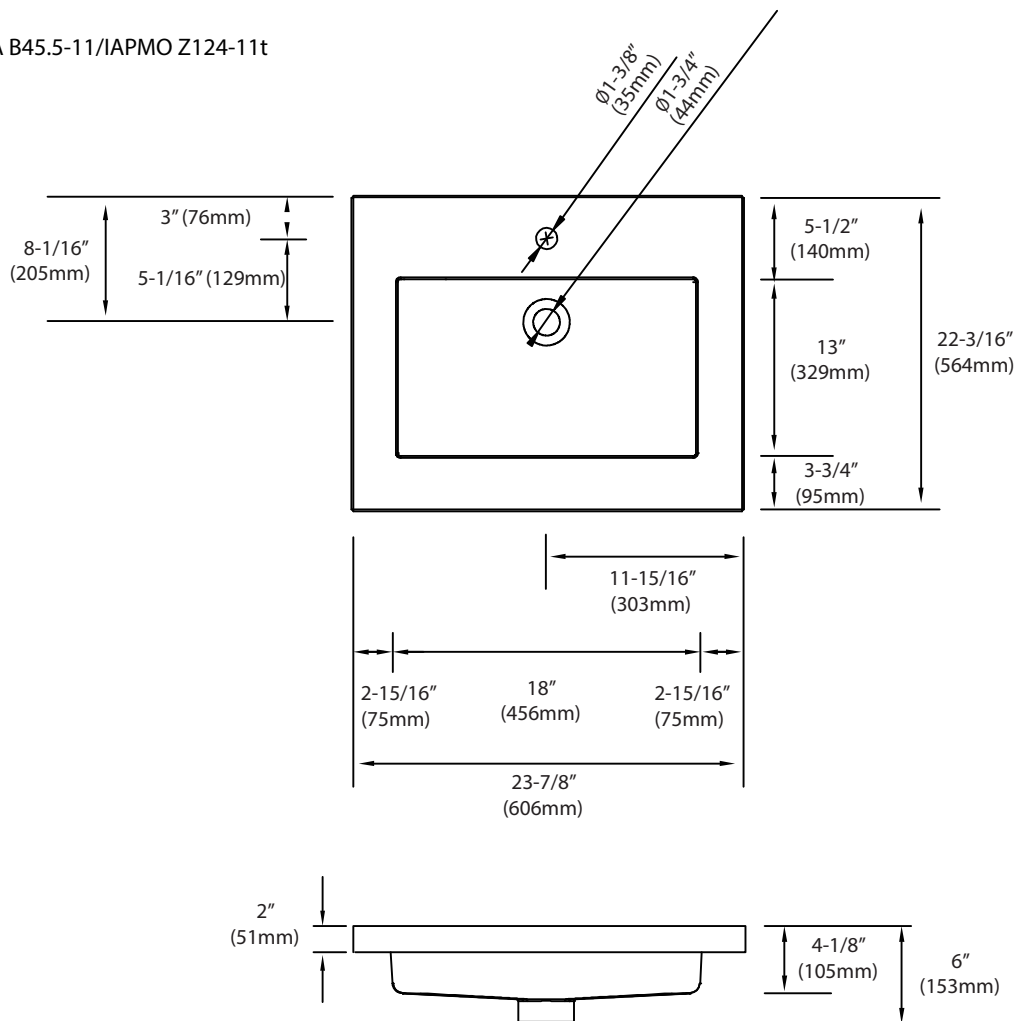

## X-Stone Top/Basin - 24"

## Specification & Installation Guide

### Features

- X-Stone countertop and basin
- Size: 23-7/8" (606mm)L x 22-3/16" (564mm)W x 2"(51mm)H
- Material: Solid Surface
- Overflow: Yes
- 4"H backsplash & sidesplash: Optional
- Single faucet: XTU2220-24-110-WH (**As shown**)
- 8" widespread: XTU2220-24-130-WH
- No faucet hole: XTU2220-24-100-WH
- Packaging Dimensions: 27"x 25.2" x 8-1/2"
- Gross Weight: 39 lbs. / 18 kgs.

### Finishes

Glossy White

**Compliance:** CSA B45.5-11/IAPMO Z124-11t

**For clarification, please contact Madeli Customer Care at (800)-819-6988 or (305)-718-8817 Ext. 1**

All dimensions are approximate and subject to standard tolerance. Specifications subject to change without prior notice.