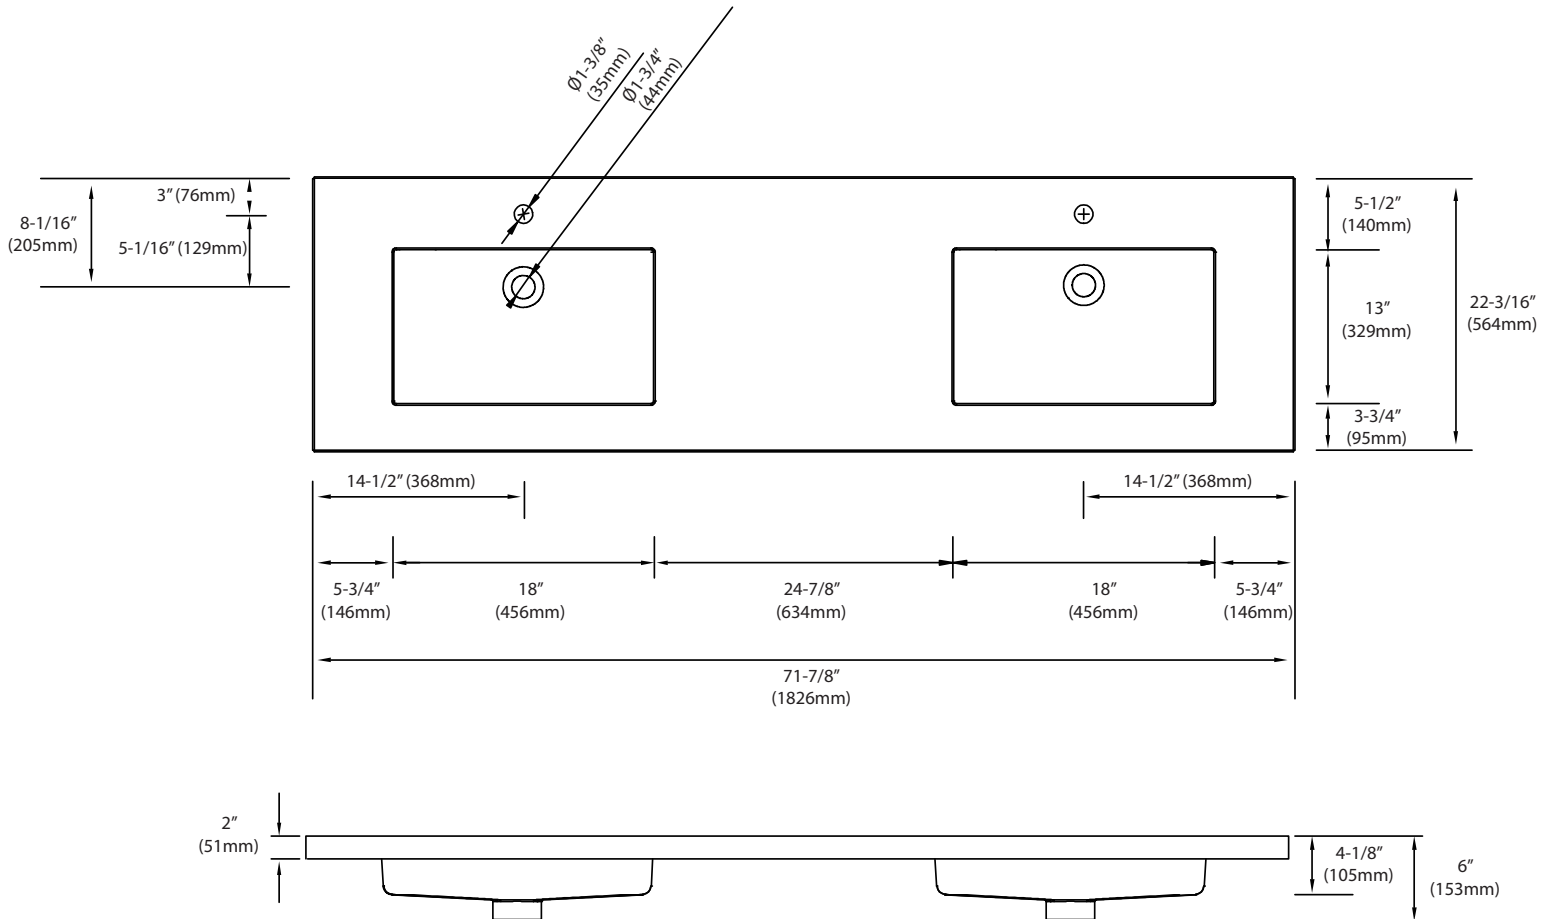

Model Number

XTU2220-72-200-WH (No Hole)

XTU2220-72-210-WH (Shown)

XTU2220-72-230-WH (8" OC)

X-Stone Top/Basin - 72"

Specification & Installation Guide

Features

- X-Stone countertop and basin
- Size: 71-7/8"(1826mm)L x 22-3/16"(564mm)W x 2"(51mm)H
- Material: Solid Surface
- Overflow: Yes
- 4"H backsplash & sidesplash: Optional
- Single faucet: XTU2220-72-210-WH **(As shown)**
- 8" widespread: XTU2220-72-230-WH
- No faucet hole: XTU2220-72-200-WH
- Packaging Dimensions: 75"x 25.2" x 8-1/2"
- Gross Weight: 86 lbs. / 39 kgs.

Finishes

Glossy White

Compliance: CSA B45.5-11/IAPMO Z124-11

For clarification, please contact Madeli Customer Care at (800)-819-6988 or (305)-718-8817 Ext. 1

All dimensions are approximate and subject to standard tolerance. Specifications subject to change without prior notice.