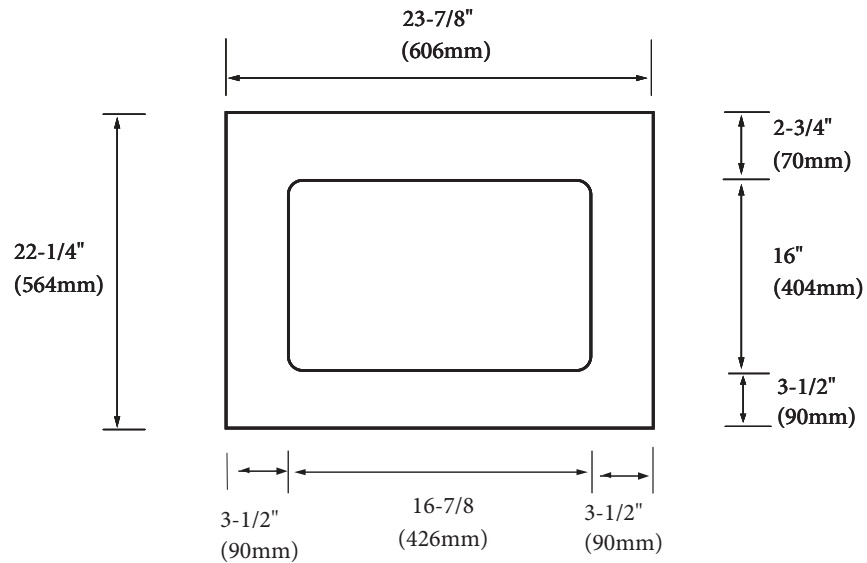

X-Stone Countertop 24"

Specification & Installation Guide

FEATURES

- Design: Countertop for above-counter basin.
- Material: X-Stone Solid Surface
- Dimension: 23-7/8" (606mm)L x 22-1/4" (564mm)W x 3/4" (20mm)H
- XTA2208-24-000-XX with no pre-cut hole. Requires cutout by on-site installer.
- XTA2208-24-100-XX with pre-cut hole for ceramic basin CB-7120-110-WH or CB-6120-110-WH
- No Backsplash
- Packaging Dimensions: 28" (711mm) x 27" (686mm) x 3" (76mm)
- Gross Weight: 27 lbs (12 kg)

FINISHES

- Glossy White (GW)
- Matte White (MW)

XTA2208-24-100-XX