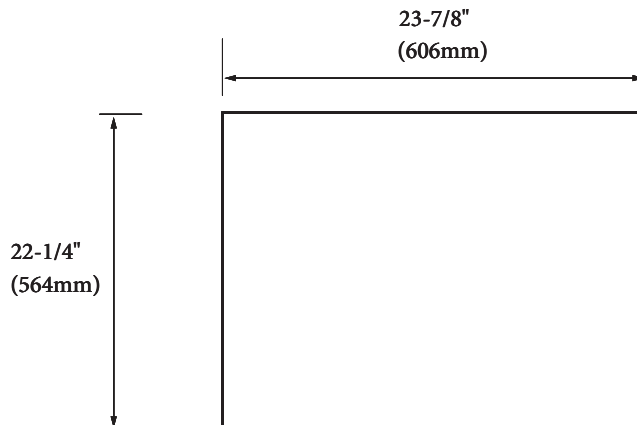

XTA2208-24-000-XX