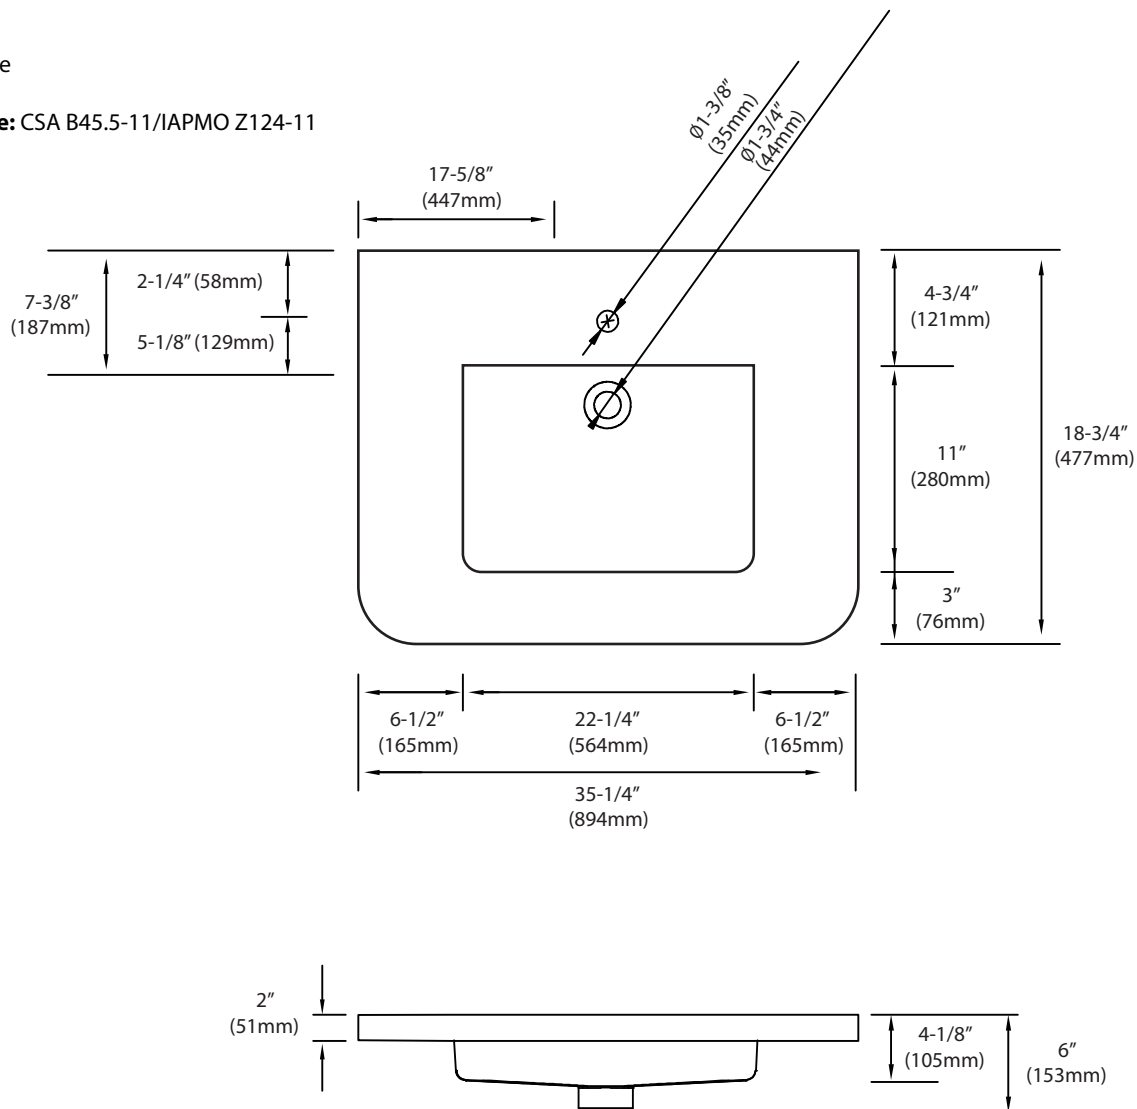

## X-Stone Top/Basin - 36"

### Features

- X-Stone countertop and basin
- Size: 35-1/4"(894mm)L x 18-13/16"(477mm)W x 2"(51mm)H
- Material: Solid Surface
- Overflow: Yes
- 4"H backsplash: Optional
- Single faucet: XTE1820-36-110-WH (as shown)
- 8" widespread: XTE1820-36-130-WH
- No faucet hole: XTE1820-36-100-WH
- Packaging Dimensions: 38-1/4"x 21-3/4"x 8-1/2"
- Gross Weight: 41.1 lbs. / 18.7 kgs.

### Finishes

Glossy White

**Compliance:** CSA B45.5-11/IAPMO Z124-11

**For clarification, please contact Madeli Customer Care at (800)-819-6988 or (305)-718-8817 Ext. 1**

All dimensions are approximate and subject to standard tolerance. Specifications subject to change without prior notice.