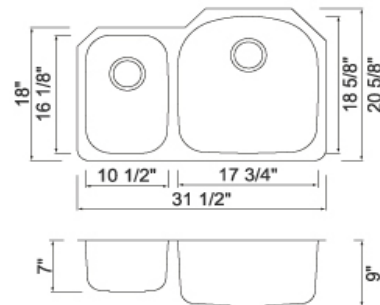

### DESCRIPTION

- Under Mount Double Bowls Kitchen Sink
- T-304 stainless steel
- 18 Gauge
- 18/10 Chrome-Nickel
- -L: Small Bowl on Left, 7" deep and Large Bowl on Right, 9" deep
- Offsets drains holes positions
- Padded, undercoated and sound proofed.
- Both drain holes accept 3-1/2" U.S. drain fitting.
- ASME Standard A1 12.19.3-2000, CSA B45.4-2002
- Template and Clips Included.

### • Standard Packing

	Piece	Size	G.W.	
Single Pack	1	33"x22"x11"		
Bulk Pack	28	45"x36"x49"		