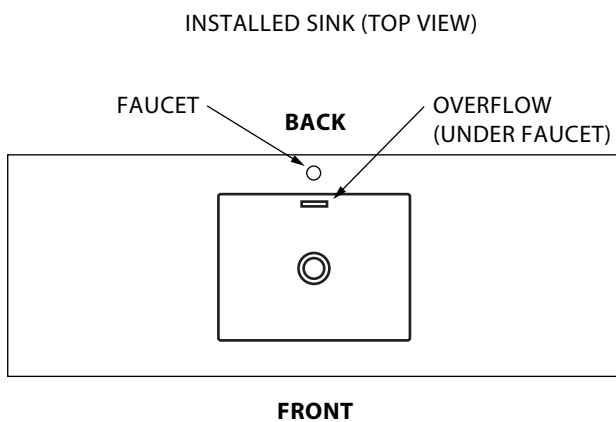

COMPLIANCE

CSA B45.5-11/IAPMO Z124-11

For clarification, please contact Madeli Customer Care at (800)-819-6988 or (305)-718-8817 Ext. 1
All dimensions are approximate and subject to standard tolerance. Specifications subject to change without prior notice.