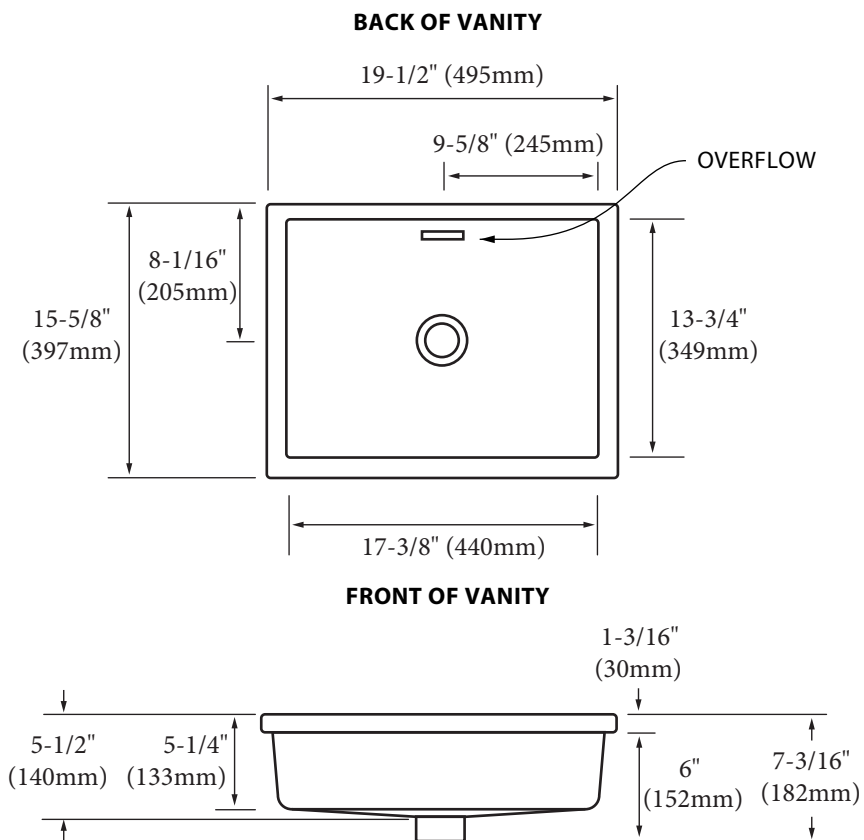

COMPLIANCE

CSA B45.5-11/IAPMO Z124-11

For clarification, please contact Madeli Customer Care at (800)-819-6988 or (305)-718-8817 Ext. 1
All dimensions are approximate and subject to standard tolerance. Specifications subject to change without prior notice.