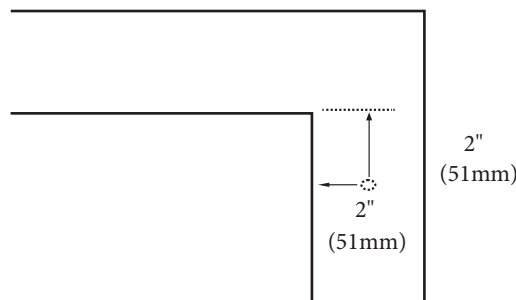

UNDER SIDE VIEW (CLIP POSITIONS)

For clarification, please contact Madeli Customer Care at (800)-819-6988 or (305)-718-8817 Ext. 1

All dimensions are approximate and subject to standard tolerance. Specifications subject to change without prior notice.