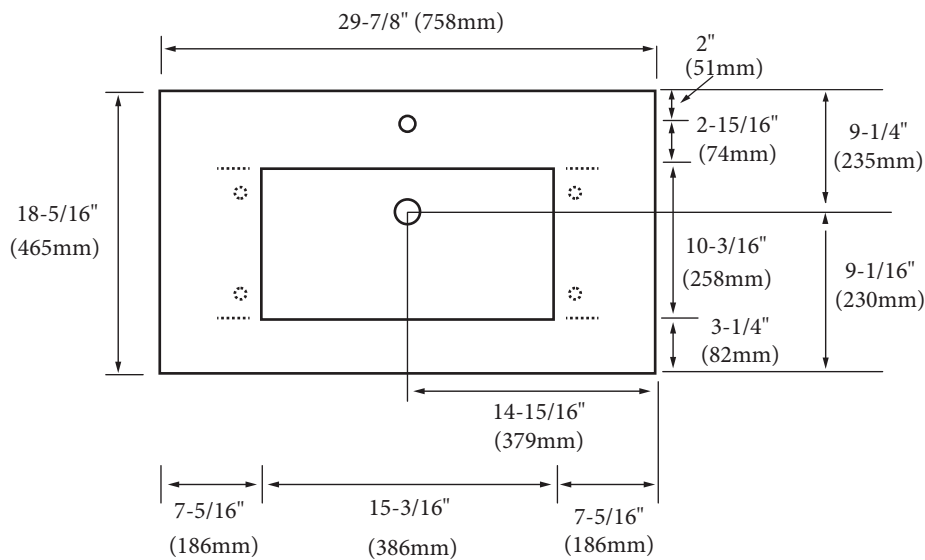

### FEATURES

- Design: Quartzstone Countertop
- Material: Quartz composite.
- Dimension: 29-7/8" (758 mm)L x 18-5/16" (465 mm)W x 3/4" (20 mm)H
- Basin cut-out for Madeli under mount sink CB-1813.
- Faucet hole(s): Single or 8" widespread.
- Backsplash is not included.
- Packaging Dimensions: 33" (838 mm) x 21" (534 mm) x 4" (102 mm)
- Gross Weight: 43 lbs (20 kg)

### UNDER SIDE VIEW (CLIP POSITIONS)

**For clarification, please contact Madeli Customer Care at (800)-819-6988 or (305)-718-8817 Ext. 1**

All dimensions are approximate and subject to standard tolerance. Specifications subject to change without prior notice.