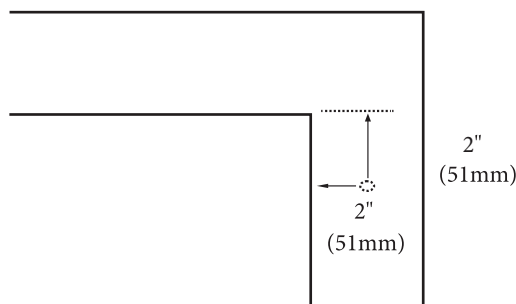

- QSA1812-48-210-XX - Single faucet (as shown)
- QSA1812-48-230-XX - 8" widespread

Quartzstone Countertop – 48" Double

Specification & Installation Guide

FEATURES

- Design: Quartzstone Countertop
- Material: Quartz composite.
- Dimension: 47-7/8" (1216 mm)L x 18-5/16" (465 mm)W x 3/4" (20 mm)H
- Two basins cut-out for Madeli under mount sink CB-1813.
- Faucet hole(s): Single or 8" widespread.
- Backsplash is not included.
- Packaging Dimensions: 51" (1295 mm) x 21" (534 mm) x 4" (102 mm)
- Gross Weight: 76 lbs (35 kg)

FINISHES

- White (WH)
- Soft-Grey (SG)
- White Carrara (WC)

TOP VIEW

UNDER SIDE VIEW (CLIP POSITIONS)

For clarification, please contact Madeli Customer Care at (800)-819-6988 or (305)-718-8817 Ext. 1

All dimensions are approximate and subject to standard tolerance. Specifications subject to change without prior notice.