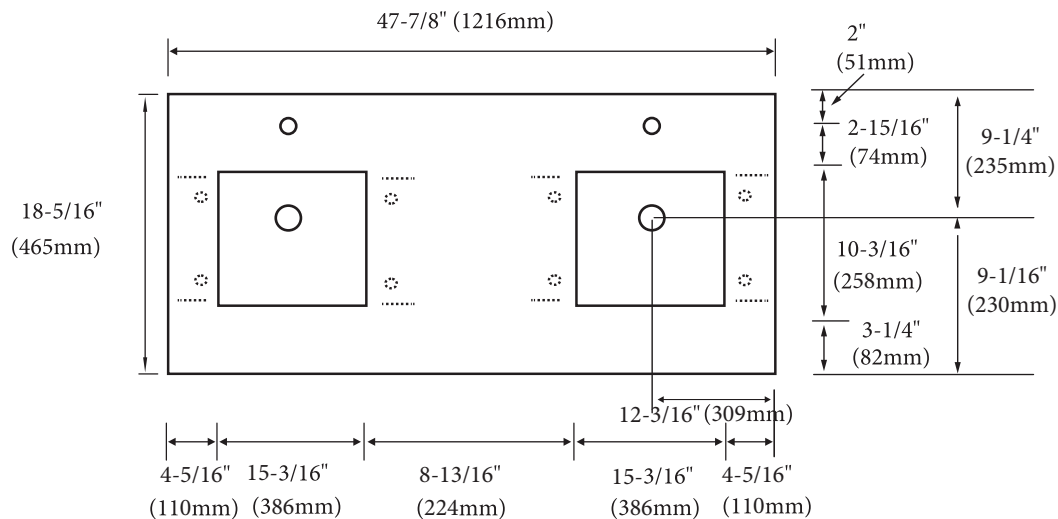

- QSA1812-48-210-XX - Single faucet (as shown)
- QSA1812-48-230-XX - 8" widespread

Quartzstone Countertop – 48" Double

Specification & Installation Guide

FEATURES

- Design: Quartzstone Countertop
- Material: Quartz composite.
- Dimension: 47-7/8" (1216 mm)L x 18-5/16" (465 mm)W x 3/4" (20 mm)H
- Two basins cut-out for Madeli under mount sink CB-1813.
- Faucet hole(s): Single or 8" widespread.
- Backsplash is not included.
- Packaging Dimensions: 51" (1295 mm) x 21" (534 mm) x 4" (102 mm)
- Gross Weight: 76 lbs (35 kg)

FINISHES

- White (WH)
- Soft-Grey (SG)
- White Carrara (WC)

TOP VIEW

UNDER SIDE VIEW (CLIP POSITIONS)

For clarification, please contact Madeli Customer Care at (800)-819-6988 or (305)-718-8817 Ext. 1

All dimensions are approximate and subject to standard tolerance. Specifications subject to change without prior notice.