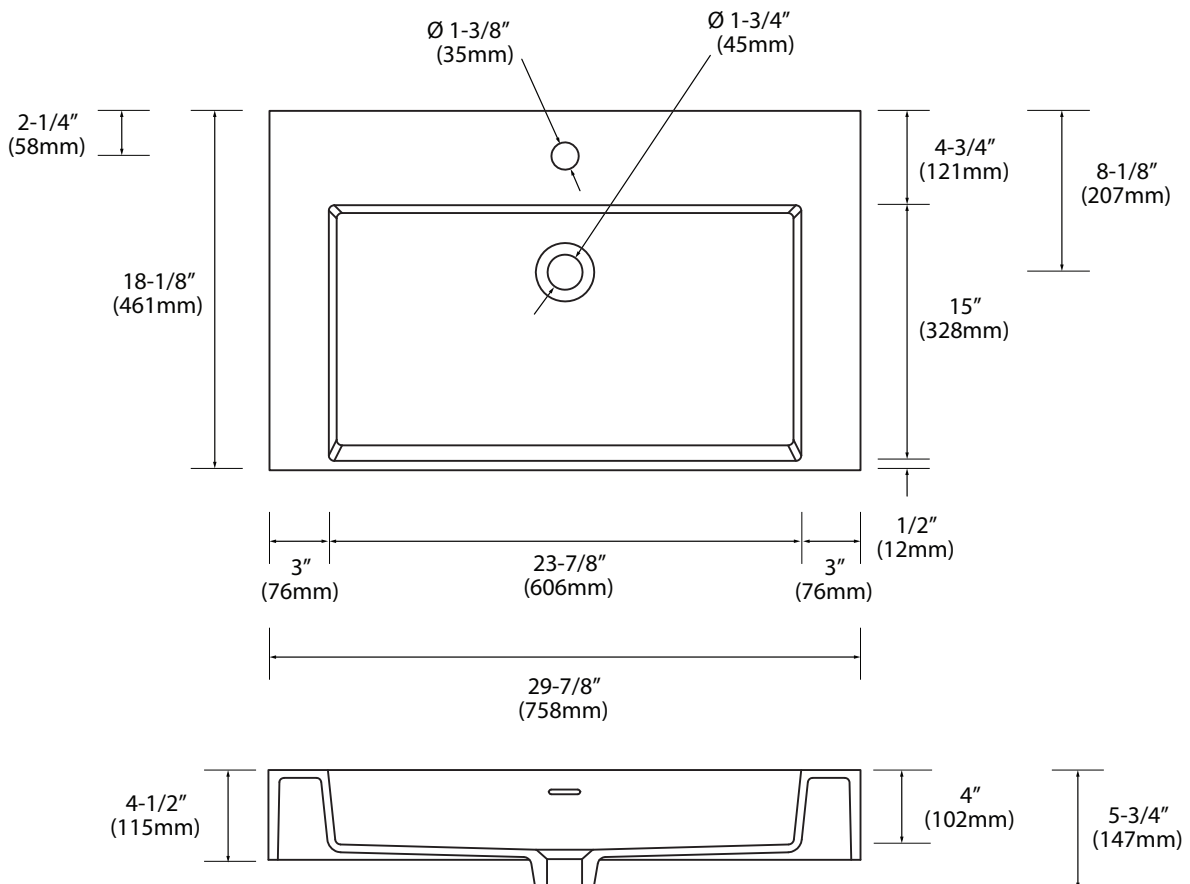

X-Stone Trough Sink - 30"

Specification & Installation Guide

Features

- X-Stone Trough sink 30"
- Size: 29-7/8"(758mm)L x 18-1/8"(461mm)W x 4-1/2"(115mm)H
- Material: Solid Surface
- With overflow
- 4"H backsplash & sidesplash: Optional
- Single faucet: XTU1845-30-110-WH (shown)
- 8" widespread: XTU1845-30-130-WH
- No faucet hole: XTU1845-30-100-WH
- Packaging Dimensions: 33"x 21"x 7-1/2"
- Gross Weight: 43 lbs. / 20 kgs.

Finish

- Glossy White

Compliance: CSA B45.5-11/IAPMO Z124-11

For clarification, please contact Madeli Customer Care at (800)-819-6988 or (305)-718-8817 Ext. 1 or service@madeli.com

All dimensions are approximate and subject to standard tolerance. Specifications subject to change without prior notice.