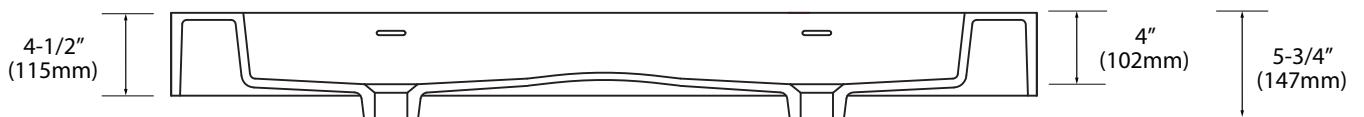

X-Stone Trough Sink - 48" Double Bowl

Specification & Installation Guide

Features

- X-Stone Trough sink 48" double bowl
- Size: 47-7/8" (1216mm) L x 18-1/8" (461mm) W x 4-1/2" (115mm) H
- Material: Solid Surface
- With overflow
- 4"H backsplash & sidesplash: Optional
- Single faucet: XTU1845-48-210-WH (shown)
- 8" widespread: XTU1845-48-230-WH
- No faucet hole: XTU1845-48-200-WH
- Packaging Dimensions: 51" x 21" x 7-1/2"
- Gross Weight: 68 lbs. / 31 kgs.

Finish

- Glossy White

Compliance: CSA B45.5-11/IAPMO Z124-11

For clarification, please contact Madeli Customer Care at (800)-819-6988 or (305)-718-8817 Ext. 1 or service@madeli.com

All dimensions are approximate and subject to standard tolerance. Specifications subject to change without prior notice.