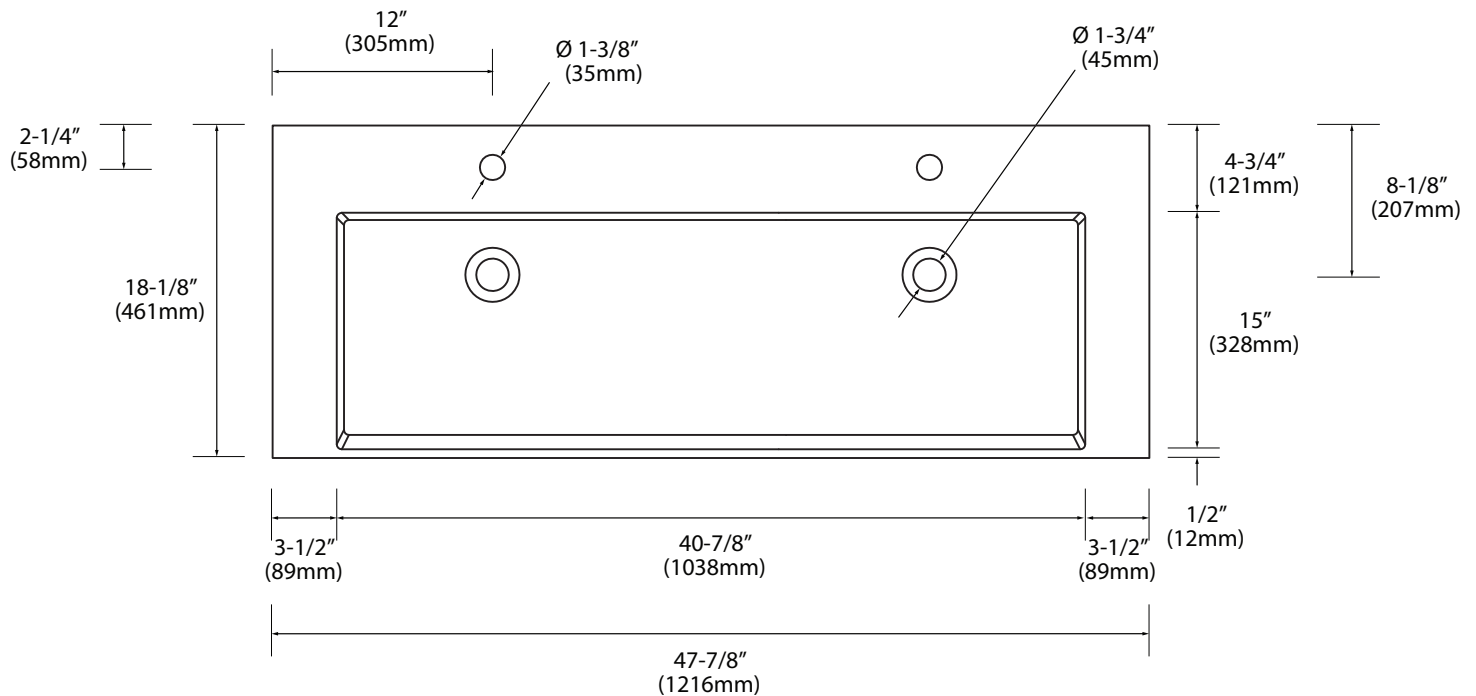

X-Stone Trough Sink - 48" Double Bowl

Specification & Installation Guide

Features

- X-Stone Trough sink 48" double bowl
- Size: 47-7/8" (1216mm) L x 18-1/8" (461mm) W x 4-1/2" (115mm) H
- Material: Solid Surface
- With overflow
- 4"H backsplash & sidesplash: Optional
- Single faucet: XTU1845-48-210-WH (shown)
- 8" widespread: XTU1845-48-230-WH
- No faucet hole: XTU1845-48-200-WH
- Packaging Dimensions: 51" x 21" x 7-1/2"
- Gross Weight: 68 lbs. / 31 kgs.

Finish

- Glossy White

Compliance: CSA B45.5-11/IAPMO Z124-11

For clarification, please contact Madeli Customer Care at (800)-819-6988 or (305)-718-8817 Ext. 1 or service@madeli.com

All dimensions are approximate and subject to standard tolerance. Specifications subject to change without prior notice.