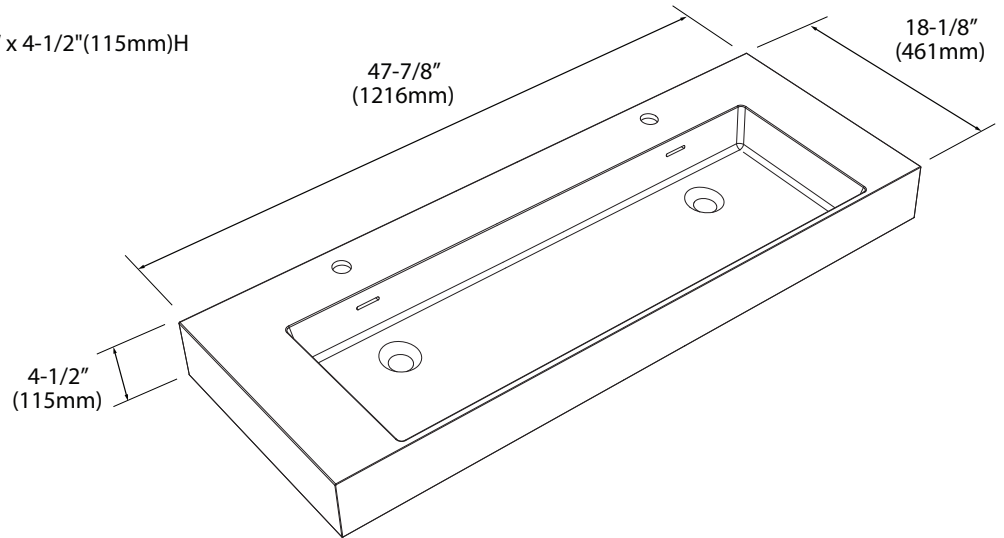

X-Stone Trough Sink - 48" Double Bowl

Specification & Installation Guide

Features

- X-Stone Trough sink 48" double bowl
- Size: 47-7/8" (1216mm) L x 18-1/8" (461mm) W x 4-1/2" (115mm) H
- Material: Solid Surface
- With overflow
- 4"H backsplash & sidesplash: Optional
- Single faucet: XTU1845-48-210-WH (shown)
- 8" widespread: XTU1845-48-230-WH
- No faucet hole: XTU1845-48-200-WH
- Packaging Dimensions: 51" x 21" x 7-1/2"
- Gross Weight: 68 lbs. / 31 kgs.

Finish

- Glossy White

Compliance: CSA B45.5-11/IAPMO Z124-11

For clarification, please contact Madeli Customer Care at (800)-819-6988 or (305)-718-8817 Ext. 1 or service@madeli.com

All dimensions are approximate and subject to standard tolerance. Specifications subject to change without prior notice.