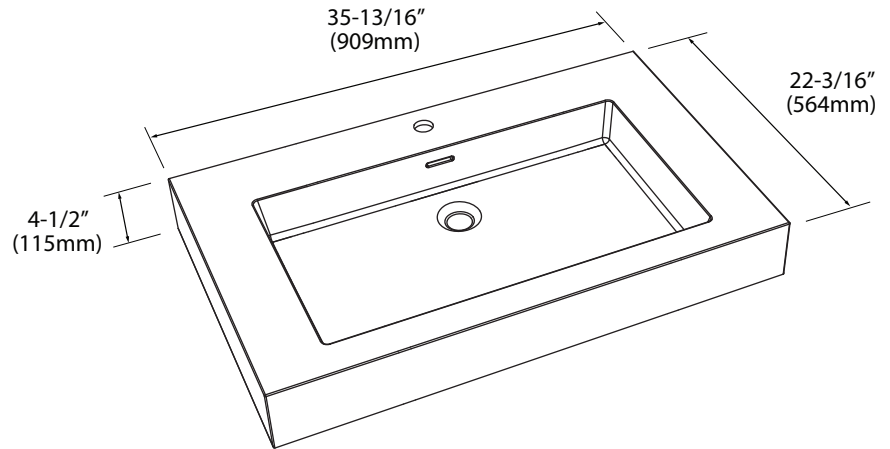

X-Stone Trough Sink - 36"

Specification & Installation Guide

Features

- X-Stone Trough sink 36"
- Size: 35-13/16"(909mm)L x 22-3/16"(564mm)W x 4-1/2"(115mm)H
- Material: Solid Surface
- With overflow
- 4"H backsplash & sidesplash: Optional
- Single faucet: XTU2245-36-110-WH (shown)
- 8" widespread: XTU2245-36-130-WH
- No faucet hole: XTU2245-36-100-WH
- Packaging Dimensions: 39" x 25" x 7-1/2"
- Gross Weight: 56 lbs. / 26 kgs.

Finish

- Glossy White

Compliance: CSA B45.5-11/IAPMO Z124-11

For clarification, please contact Madeli Customer Care at (800)-819-6988 or (305)-718-8817 Ext. 1 or service@madeli.com
All dimensions are approximate and subject to standard tolerance. Specifications subject to change without prior notice.