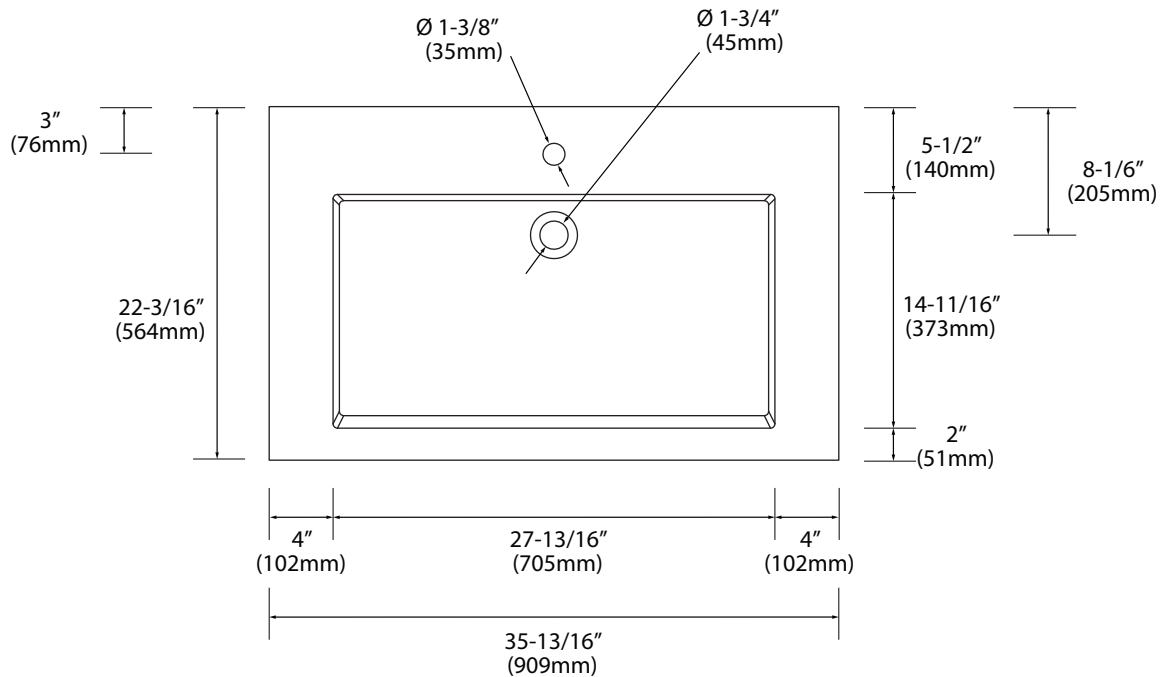

X-Stone Trough Sink - 36"

Specification & Installation Guide

Features

- X-Stone Trough sink 36"
- Size: 35-13/16"(909mm)L x 22-3/16"(564mm)W x 4-1/2"(115mm)H
- Material: Solid Surface
- With overflow
- 4"H backsplash & sidesplash: Optional
- Single faucet: XTU2245-36-110-WH (shown)
- 8" widespread: XTU2245-36-130-WH
- No faucet hole: XTU2245-36-100-WH
- Packaging Dimensions: 39" x 25" x 7-1/2"
- Gross Weight: 56 lbs. / 26 kgs.

Finish

- Glossy White

Compliance: CSA B45.5-11/IAPMO Z124-11

For clarification, please contact Madeli Customer Care at (800)-819-6988 or (305)-718-8817 Ext. 1 or service@madeli.com
All dimensions are approximate and subject to standard tolerance. Specifications subject to change without prior notice.